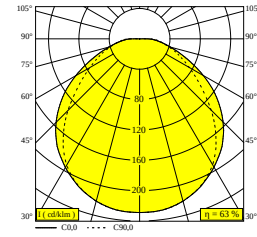

NEBBIA 20 930 DIM5 SMOKE

31538 9305 N

AVAILABLE IN
ANTHRACITE 31538 9305 N

[View on website](#)

General info

LOCATION	indoor-outdoor
INSTALLATION	Ceiling Surface mounted, Wall Surface mounted
INGRESS PROTECTION	IP65
PROTECTION AGAINST MECHANICAL IMPACT	IK06
WEIGHT (KG)	2.5
ADJUSTABILITY	non adjustable