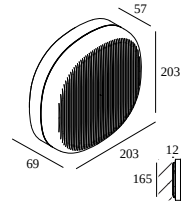

NEBBIA 20 930 DIM5 SMOKE

31538 9305 N

AVAILABLE IN
ANTHRACITE 31538 9305 N

[View on website](#)

General info

LOCATION	indoor-outdoor
INSTALLATION	Ceiling Surface mounted, Wall Surface mounted
INGRESS PROTECTION	IP65
PROTECTION AGAINST MECHANICAL IMPACT	IK06
WEIGHT (KG)	2.5
ADJUSTABILITY	non adjustable

Electrical info

ELECTRICAL	110-240V / 50-60Hz
CLASS	I
POWER SUPPLY	YES
DIM TYPE	DALI
ENERGY CLASS	E

Lightsource info

LIGHTSOURCE NAME	LED
LIGHTSOURCE	LED cluster 16,2W / CRI>90 / 3000K / 2328lm
LED TECHNICS (LIGHT SOURCE)	2328lm // 16,2W // 144lm/W
LED TECHNICS (LUMINAIRE)	1467lm // 18,6W // 79lm/W