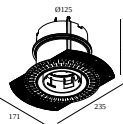

Mounting kits top air + light

29810 0210 MOUNTING KIT TOP AIR 101

Cutout dimension (mm): 135