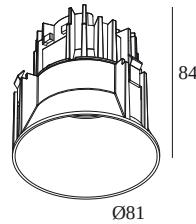

DEEP RINGO TRIMLESS HE 92740

19441 9230 CR

AVAILABLE IN

BLACK 19441 9230 B
BRUSHED ALU 19441 9230 BRA
BRUSHED ANTHRACITE 19441 9230 BRAT
BRUSHED BROWN BRONZE 19441 9230 BRBB
BRUSHED COPPER 19441 9230 BRCU
BRUSHED GOLD 19441 9230 BRG
BRUSHED OLD BRONZE 19441 9230 BROB
CREAM 19441 9230 CR
FLEMISH BRONZE 19441 9230 FBR
FLEMISH GOLD 19441 9230 FG
GOLD COLOURED 19441 9230 GC
PIANO BLACK 19441 9230 PB
WHITE 19441 9230 W