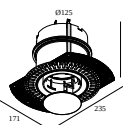

### Mounting kits side air + light

---

**29810 0010** MOUNTING KIT SIDE AIR 101

Cutout dimension (mm): 168

### Mounting kits top air + light

---

**29810 0210** MOUNTING KIT TOP AIR 101

Cutout dimension (mm): 135

### Mounting kits side air only

---

**29810 0100** MOUNTING KIT SIDE AIR ONLY 1

Cutout dimension (mm): 168

### Mounting kits top air only

---

**29810 0200** MOUNTING KIT TOP AIR ONLY 1

Cutout dimension (mm): 135