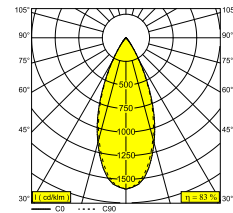

DEEP RINGO TRIMLESS HE 92740

19441 9230 CR

AVAILABLE IN

BLACK 19441 9230 B
BRUSHED ALU 19441 9230 BRA
BRUSHED ANTHRACITE 19441 9230 BRAT
BRUSHED BROWN BRONZE 19441 9230 BRBB
BRUSHED COPPER 19441 9230 BRCU
BRUSHED GOLD 19441 9230 BRG
BRUSHED OLD BRONZE 19441 9230 BROB
CREAM 19441 9230 CR
FLEMISH BRONZE 19441 9230 FBR
FLEMISH GOLD 19441 9230 FG
GOLD COLOURED 19441 9230 GC
PIANO BLACK 19441 9230 PB
WHITE 19441 9230 W

[View on website](#)

General info

LOCATION	indoor
INSTALLATION	Ceiling Recessed
CUTOUT SHAPE/SIZE (MM)	round - Ø KIT
RECESSED DEPTH (MM)	95
INGRESS PROTECTION	IP23/20
WEIGHT (KG)	0.3
ADJUSTABILITY	non adjustable
INFORMATION	LENS WFL-40° EXCL.LED POWER SUPPLY 350mA-DC

Electrical info

CLASS	III
DIM TYPE	depending on power supply
ENERGY CLASS	D
CERTIFICATES	EPD, LCA

Lightsource info

LIGHTSOURCE NAME	LED
LIGHTSOURCE	LED array 6W / CRI>90 (R9: 50) / 2700K / 905lm
TM-30 VALUES	rf: 96 / Rg: 99
SDCM	SDCM2
RISKGROUP	RG1
LM80	L90B10 > 50000
BEAMANGLE	40°
LED TECHNICS (LIGHT SOURCE)	905lm // 6W // 150lm/W
LED TECHNICS (LUMINAIRE)	736lm // 6,9W // 107lm/W

Remarks

High Efficacy : > 100lm/W

Requirements

MOUNTING KIT R82 TRIMLESS O.F.A.
MOUNTING KIT AIR 101