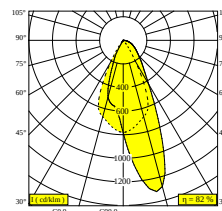

[View on website](#)

General info

LOCATION	indoor
INSTALLATION	Ceiling Recessed
CUTOUT SHAPE/SIZE (MM)	round - Ø KIT
RECESSED DEPTH (MM)	165
INGRESS PROTECTION	IP20
WEIGHT (KG)	0.5
ADJUSTABILITY	non adjustable
INFORMATION	REFLECTOR WALLWASH EXCL.LED POWER SUPPLY 350-500mA-DC

Electrical info

CLASS	III
DIM TYPE	depending on power supply
ENERGY CLASS	E
CERTIFICATES	CB, ENEC, EPD

Lightsource info

LIGHTSOURCE NAME	LED
LIGHTSOURCE	LED array 11,3-16,4W / CRI>90 (R9: 52) / 3000K / 1632-2294lm
TM-30 VALUES	rf: 90 / Rg: 99
SDCM	SDCM1
RISKGROUP	RG1
LM80	L90B10 > 50000
LED TECHNICS (LIGHT SOURCE)	2294lm // 16,4W // 140lm/W
LED TECHNICS (LUMINAIRE)	1887lm // 18,9W // 100lm/W

Requirements

MOUNTING KIT ENTERO ROUND L
LED POWER SUPPLY 350 / 500mA-DC DIM (Remote)

For detailed installation instructions, please consult the manual : [28477_XXX0_HAND.pdf](#)