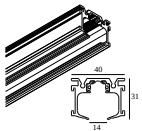

COMPATIBLE COMPOSABLES

SPLITLINE 14 profile

Available Colours

27300 0020 SPL14 - PROFILE 2m