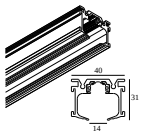

27300 0030 SPL14 - PROFILE 3m

Notes: