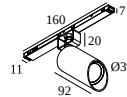

SPL14 - SPY 39 WALLWASH 930 DIM5

27330 9305 FG

AVAILABLE IN

BLACK 27330 9305 B

FLEMISH BRONZE 27330 9305 FBR

FLEMISH GOLD 27330 9305 FG

GOLD COLOURED 27330 9305 GC

WHITE 27330 9305 W

[View on website](#)

General info

LOCATION	indoor
INSTALLATION	Low voltage systems Low voltage system mounted
INGRESS PROTECTION	IP20
WEIGHT (KG)	0.3
ADJUSTABILITY	0° to 85° swiveling, 355° rotatable
INFORMATION	WALLWASH LENS EXCL.LED POWER SUPPLY 48V-DC

Electrical info

ELECTRICAL	48V-DC
CLASS	III
DIM TYPE	DALI
ENERGY CLASS	E
CERTIFICATES	CB, ENEC

Lightsource info

LIGHTSOURCE NAME	LED
LIGHTSOURCE	LED array 5,8W / CRI>90 (R9: 52) / 3000K / 787lm
TM-30 VALUES	rf: 90 / Rg: 99
SDCM	SDCM1
RISKGROUP	RG1
LM80	L90B10 > 50000
LED TECHNICS (LIGHT SOURCE)	787lm // 5,8W // 135lm/W
LED TECHNICS (LUMINAIRE)	431lm // 6,7W // 65lm/W

Requirements

LED POWER SUPPLY 48V-DC

For detailed installation instructions, please consult the manual : [27330_XXX5_HAND.pdf](#)