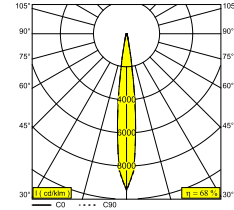

FRAX SB 92714 HONEYCOMB

26000 9220 FBRX

AVAILABLE IN

FLEMISH BRONZE OUTDOOR 26000 9220 FBRX

ANTHRACITE 26000 9220 N

PINE GREEN 26000 9220 PGR

[View on website](#)

General info

LOCATION	outdoor
INSTALLATION	Floor Surface mounted, Wall Surface mounted
INGRESS PROTECTION	IP65
PROTECTION AGAINST MECHANICAL IMPACT	IK06
WEIGHT (KG)	1.3
ADJUSTABILITY	0° to 120° swiveling, 360° rotatable
INFORMATION	4 x LENS SP-14° INCL.LED POWER SUPPLY 700mA-DC INCL.HONEYCOMB INCL.1 x CABLE H05 RN-F 3 x 1mm² 2m

Electrical info

ELECTRICAL	220-240V / 50-60Hz
CLASS	I
POWER SUPPLY	YES
DIM TYPE	non-dimmable
ENERGY CLASS	F
CERTIFICATES	CB, ENEC, EPD, RCM

Lightsource info

LIGHTSOURCE NAME	LED
LIGHTSOURCE	LED cluster 8W / CRI>90 (R9: 50) / 2700K / 878lm
TM-30 VALUES	Rf: 91 / Rg: 100
SDCM	SDCM3
RISKGROUP	RG2
LM80	L80 > 150000
BEAMANGLE	14°
LED TECHNICS (LIGHT SOURCE)	878lm // 8W // 110lm/W
LED TECHNICS (LUMINAIRE)	597lm // 9,2W // 65lm/W

Requirements

FRAX BRACKET
FRAX PIN
FRAX STRAP

Options

FRAX ANTI VANDAL SCREWS

Accessories

FRAX S KAP