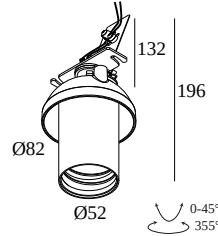

[View on website](#)

General info

LOCATION	indoor
INSTALLATION	Ceiling Recessed
CUTOUT SHAPE/SIZE (MM)	round - Ø KIT
RECESSED DEPTH (MM)	80
INGRESS PROTECTION	IP20
WEIGHT (KG)	0.4
ADJUSTABILITY	0° to 45° swiveling, 355° rotatable
INFORMATION	LENS FL-20° EXCL.LED POWER SUPPLY 350mA-DC

SPY 52 TRIMLESS HE 94020

19807 9420 B

21032 0270 W EMERGENCY UNIT 7W / 1h + LED INDICATOR HOLDER W

LED power supplies

of Fixtures

of fixtures indicates how many devices can be connected (min -> max) to the power supply. The values before and after the '|' correspond respectively with the minimum and maximum driving current. Values between brackets are applicable to 110V.

Cutout dimension (mm): 42

300 90 116 LED POWER SUPPLY 350mA-DC / 18W DIM8

2->2

Dimtype: mains (phase cut-off)

Cutout dimension (mm): 55

21012 0515 LED POWER SUPPLY MULTI POWER DIM5

1(1)

Dimtype: DALI

Cutout dimension (mm): 55

21012 0520 LED POWER SUPPLY 350mA-DC / 8W

1(0)

Dimtype: non-dimmable

Cutout dimension (mm): 47

21012 0575 LED POWER SUPPLY MULTI POWER DIM5

2->3(2)

Dimtype: DALI