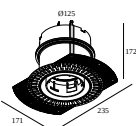

Cutout dimension (mm): 55

21012 0520 LED POWER SUPPLY 350mA-DC / 8W

1(0)

Dimtype: non-dimmable

Cutout dimension (mm): 47

21012 0575 LED POWER SUPPLY MULTI POWER DIM5

2->3(2)

Dimtype: DALI

Cutout dimension (mm): 55

Mounting kits

15212 2030 MOUNTING KIT SPY 39/52 TRIMLESS O.F.A.

Cutout dimension (mm): 105

DELTALIGHT

SPY 52 TRIMLESS HE 94020

19807 9420 B

Mounting kits stretched ceiling

15212 0080 MOUNTING KIT SPY 39/52 TRIMLESS CSC

15212 0160 MOUNTING KIT SPY 39/52 TRIMLESS WSC

Mounting kits side air + light

29810 0030 MOUNTING KIT SIDE AIR 103

Cutout dimension (mm): 168

Mounting kits top air + light

29810 0230 MOUNTING KIT TOP AIR 103

Cutout dimension (mm): 135

Mounting kits side air only

29810 0100 MOUNTING KIT SIDE AIR ONLY 1

Cutout dimension (mm): 168

Mounting kits top air only

29810 0200 MOUNTING KIT TOP AIR ONLY 1