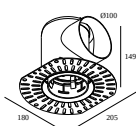

Mounting kits side air + light

29810 0030 MOUNTING KIT SIDE AIR 103

Cutout dimension (mm): 168