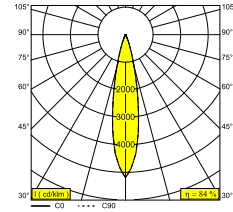

[View on website](#)

General info

LOCATION	indoor
INSTALLATION	Ceiling Recessed
CUTOUT SHAPE/SIZE (MM)	round - Ø KIT
RECESSED DEPTH (MM)	80
INGRESS PROTECTION	IP20
WEIGHT (KG)	0.4
ADJUSTABILITY	0° to 45° swiveling, 355° rotatable
INFORMATION	LENS FL-20° EXCL.LED POWER SUPPLY 350mA-DC

Electrical info

CLASS	III
DIM TYPE	depending on power supply
ENERGY CLASS	D

Lightsource info

LIGHTSOURCE NAME	LED
LIGHTSOURCE	LED array 6W / CRI>90 (R9: 60) / 4000K / 975lm
TM-30 VALUES	rf: 96 / Rg: 99
SDCM	SDCM2
RISKGROUP	RG1
LM80	L90B10 > 50000
BEAMANGLE	20°
LED TECHNICS (LIGHT SOURCE)	975lm // 6W // 163lm/W
LED TECHNICS (LUMINAIRE)	790lm // 6,9W // 114lm/W