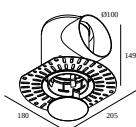

Cutout dimension (mm): 55

21012 0520 LED POWER SUPPLY 350mA-DC / 8W

1(0)

Dimtype: non-dimmable

Cutout dimension (mm): 47

21012 0575 LED POWER SUPPLY MULTI POWER DIM5

2->3(2)

Dimtype: DALI

Cutout dimension (mm): 55

Mounting kits

15212 2030 MOUNTING KIT SPY 39/52 TRIMLESS O.F.A.

Cutout dimension (mm): 105

DELTALIGHT

SPY 52 TRIMLESS HE 94020

19807 9420 B

Mounting kits stretched ceiling

15212 0080 MOUNTING KIT SPY 39/52 TRIMLESS CSC

15212 0160 MOUNTING KIT SPY 39/52 TRIMLESS WSC

Mounting kits side air + light

29810 0030 MOUNTING KIT SIDE AIR 103

Cutout dimension (mm): 168

Mounting kits top air + light

29810 0230 MOUNTING KIT TOP AIR 103

Cutout dimension (mm): 135

Mounting kits side air only

29810 0100 MOUNTING KIT SIDE AIR ONLY 1

Cutout dimension (mm): 168

Mounting kits top air only

29810 0200 MOUNTING KIT TOP AIR ONLY 1