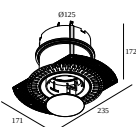

15212 0080 MOUNTING KIT SPY 39/52 TRIMLESS CSC

15212 0160 MOUNTING KIT SPY 39/52 TRIMLESS WSC

Mounting kits side air + light

29810 0030 MOUNTING KIT SIDE AIR 103

Cutout dimension (mm): 168

Mounting kits top air + light

29810 0230 MOUNTING KIT TOP AIR 103

Cutout dimension (mm): 135

Mounting kits side air only

29810 0100 MOUNTING KIT SIDE AIR ONLY 1

Cutout dimension (mm): 168

Mounting kits top air only

29810 0200 MOUNTING KIT TOP AIR ONLY 1

Cutout dimension (mm): 135

DELTALIGHT

SPY 52 TRIMLESS HE 94020

19807 9420 B

Mounting kits no air

29810 0070 MOUNTING KIT NO AIR 103

Cutout dimension (mm): 168

Finish your product