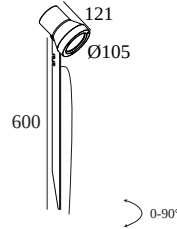

DELTALIGHT

KIX II PIN 927

13536 9200 N

AVAILABLE IN
ALU GREY 13536 9200 A
ANTHRACITE 13536 9200 N
PINE GREEN 13536 9200 PGR

 [View on website](#)

General info

LOCATION	outdoor
INSTALLATION	Floor Surface mounted
INGRESS PROTECTION	IP65
PROTECTION AGAINST MECHANICAL IMPACT	IK03
WEIGHT (KG)	1.2
ADJUSTABILITY	180° swiveling, 360° rotatable
INFORMATION	INCL.1 x CABLE H05 RN-F 2 x 1mm ² 2m INCL.LED POWER SUPPLY 350mA-DC

Electrical info

ELECTRICAL	100-240V / 50-60Hz
CLASS	II
POWER SUPPLY	YES
DIM TYPE	non-dimmable
ENERGY CLASS	E

Lightsource info

LIGHTSOURCE NAME	LED
LIGHTSOURCE	LED array 5,8W / CRI>90 (R9: 60) / 2700K / 753lm
TM-30 VALUES	rf: 89 / Rg: 100
SDCM	SDCM1
RISKGROUP	RG1
LM80	L90B10 > 50000
BEAMANGLE	120°
LED TECHNICS (LIGHT SOURCE)	753lm // 5,8W // 129lm/W
LED TECHNICS (LUMINAIRE)	576lm // 6,7W // 86lm/W

FINISH YOUR SPECIFICATION

Waterproof connection parts

216 12 00 CBOX

Cutout dimension (mm): 142 x 142

216 12 01 IP68 CONNECTION KIT

216 12 02 IP68 CONNECTOR 3P

Light altering devices

232 10 00 N KAP KIX N