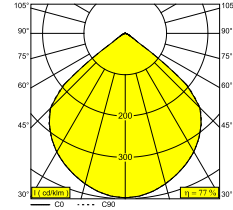

DELTALIGHT

KIX II PIN 927

13536 9200 N

AVAILABLE IN
ALU GREY 13536 9200 A
ANTHRACITE 13536 9200 N
PINE GREEN 13536 9200 PGR

 [View on website](#)

General info

LOCATION	outdoor
INSTALLATION	Floor Surface mounted
INGRESS PROTECTION	IP65
PROTECTION AGAINST MECHANICAL IMPACT	IK03
WEIGHT (KG)	1.2
ADJUSTABILITY	180° swiveling, 360° rotatable
INFORMATION	INCL.1 x CABLE H05 RN-F 2 x 1mm ² 2m INCL.LED POWER SUPPLY 350mA-DC

Electrical info

ELECTRICAL	100-240V / 50-60Hz
CLASS	II
POWER SUPPLY	YES
DIM TYPE	non-dimmable
ENERGY CLASS	E

Lightsource info

LIGHTSOURCE NAME	LED
LIGHTSOURCE	LED array 5,8W / CRI>90 (R9: 60) / 2700K / 753lm
TM-30 VALUES	rf: 89 / Rg: 100
SDCM	SDCM1
RISKGROUP	RG1
LM80	L90B10 > 50000
BEAMANGLE	120°
LED TECHNICS (LIGHT SOURCE)	753lm // 5,8W // 129lm/W
LED TECHNICS (LUMINAIRE)	576lm // 6,7W // 86lm/W