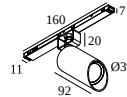

SPL14 - SPY 39 WALLWASH 930 DIM5

27330 9305 B

AVAILABLE IN

BLACK 27330 9305 B

FLEMISH BRONZE 27330 9305 FBR

FLEMISH GOLD 27330 9305 FG

GOLD COLOURED 27330 9305 GC

WHITE 27330 9305 W

[View on website](#)

General info

LOCATION	indoor
INSTALLATION	Low voltage systems Low voltage system mounted
INGRESS PROTECTION	IP20
WEIGHT (KG)	0.3
ADJUSTABILITY	0° to 85° swiveling, 355° rotatable
INFORMATION	WALLWASH LENS EXCL.LED POWER SUPPLY 48V-DC

Electrical info

ELECTRICAL	48V-DC
CLASS	III
DIM TYPE	DALI
ENERGY CLASS	E
CERTIFICATES	CB, ENEC

Lightsource info

LIGHTSOURCE NAME	LED
LIGHTSOURCE	LED array 5,8W / CRI>90 (R9: 52) / 3000K / 787lm
TM-30 VALUES	rf: 90 / Rg: 99
SDCM	SDCM1
RISKGROUP	RG1
LM80	L90B10 > 50000
LED TECHNICS (LIGHT SOURCE)	787lm // 5,8W // 135lm/W
LED TECHNICS (LUMINAIRE)	431lm // 6,7W // 65lm/W

Requirements

LED POWER SUPPLY 48V-DC

For detailed installation instructions, please consult the manual : [27330_XXX5_HAND.pdf](#)