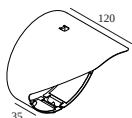

DELTALIGHT

FRAX S 927 LINEAR V

26001 9230 N

For detailed installation instructions, please consult the manual : [26001_XX30_HAND.pdf](#)

FINISH YOUR SPECIFICATION

Light altering devices

26070 0010 N FRAX S KAP N

☐