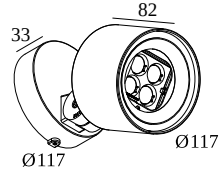

FRAX S 927 LINEAR V

26001 9230 N

AVAILABLE IN

ALU GREY 26001 9230 A

FLEMISH BRONZE OUTDOOR 26001 9230 FBRX

ANTHRACITE 26001 9230 N

[View on website](#)

General info

LOCATION	outdoor
INSTALLATION	Floor Surface mounted, Wall Surface mounted
INGRESS PROTECTION	IP65
PROTECTION AGAINST MECHANICAL IMPACT	IK06
WEIGHT (KG)	1.5
ADJUSTABILITY	0° to 120° swiveling, 360° rotatable
INFORMATION	4 x LENS SP-14° INCLLED POWER SUPPLY 700mA-DC INCL.LINEAR SPREAD LENS VERTICAL Oval spread 60°-15°

Electrical info

ELECTRICAL	220-240V / 50-60Hz
CLASS	I
POWER SUPPLY	YES
DIM TYPE	non-dimmable
ENERGY CLASS	F
CERTIFICATES	CB, ENEC, EPD, RCM

Lightsource info

LIGHTSOURCE NAME	LED
LIGHTSOURCE	LED cluster 8W / CRI>90 (R9: 50) / 2700K / 878lm
TM-30 VALUES	Rf: 91 / Rg: 100
SDCM	SDCM3
RISKGROUP	RG2
LM80	L80 > 150000
BEAMANGLE	14°
LED TECHNICS (LIGHT SOURCE)	878lm // 8W // 110lm/W
LED TECHNICS (LUMINAIRE)	615lm // 9,2W // 67lm/W

Options

FRAX ANTI VANDAL SCREWS

Accessories

FRAX S KAP