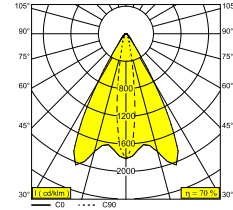

[View on website](#)

General info

LOCATION	outdoor
INSTALLATION	Floor Surface mounted, Wall Surface mounted
INGRESS PROTECTION	IP65
PROTECTION AGAINST MECHANICAL IMPACT	IK06
WEIGHT (KG)	1.5
ADJUSTABILITY	0° to 120° swiveling, 360° rotatable
INFORMATION	4 x LENS SP-14° INCLLED POWER SUPPLY 700mA-DC INCL.LINEAR SPREAD LENS VERTICAL Oval spread 60°-15°

Electrical info

ELECTRICAL	220-240V / 50-60Hz
CLASS	I
POWER SUPPLY	YES
DIM TYPE	non-dimmable
ENERGY CLASS	F
CERTIFICATES	CB, ENEC, EPD, RCM

Lightsource info

LIGHTSOURCE NAME	LED
LIGHTSOURCE	LED cluster 8W / CRI>90 (R9: 50) / 2700K / 878lm
TM-30 VALUES	Rf: 91 / Rg: 100
SDCM	SDCM3
RISKGROUP	RG2
LM80	L80 > 150000
BEAMANGLE	14°
LED TECHNICS (LIGHT SOURCE)	878lm // 8W // 110lm/W
LED TECHNICS (LUMINAIRE)	615lm // 9,2W // 67lm/W

Options

FRAX ANTI VANDAL SCREWS

Accessories

FRAX S KAP