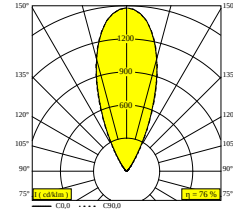

LOGIC LINEAR ON 880 94040 DIM5

30835 9435 A

AVAILABLE IN

ALU GREY 30835 9435 A

BLACK 30835 9435 B

FLEMISH BRONZE OUTDOOR 30835 9435 FBRX

ANTHRACITE 30835 9435 N

WHITE 30835 9435 W