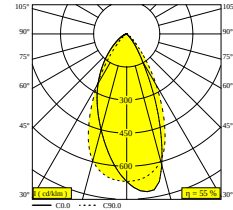

[View on website](#)

General info

LOCATION	indoor
INSTALLATION	Ceiling Semi-recessed
CUTOUT SHAPE/SIZE (MM)	round - 43
RECESSED DEPTH (MM)	40
INGRESS PROTECTION	IP20
WEIGHT (KG)	0.3
ADJUSTABILITY	0° to 85° swiveling, 355° rotatable
INFORMATION	WALLWASH LENS EXCL.LED POWER SUPPLY 350mA-DC