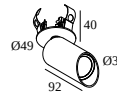

SPY 39 CLIP WALLWASH SOFT 930

24153 9000 W-W

AVAILABLE IN

BLACK-BLACK 24153 9000 B-B
BRUSHED ALU-BLACK 24153 9000 BRA-B
BRUSHED ANTHRACITE-BLACK 24153 9000 BRAT-B
BRUSHED COPPER-BLACK 24153 9000 BRCU-B
BRUSHED GOLD-BLACK 24153 9000 BRG-B
BRUSHED OLD BRONZE-BLACK 24153 9000 BROB-B
FLEMISH BRONZE-BLACK 24153 9000 FBR-B
FLEMISH GOLD-BLACK 24153 9000 FG-B
FULL WHITE 24153 9000 FW
GOLD COLORED-BLACK 24153 9000 GC-B
WHITE-WHITE 24153 9000 W-W