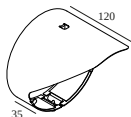

DELTALIGHT

FRAX S 92714 HONEYCOMB

26001 9220 A

FINISH YOUR SPECIFICATION

Light altering devices

26070 0010 N FRAX S KAP N

☐