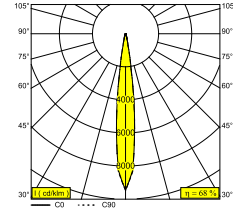

[View on website](#)

General info

LOCATION	outdoor
INSTALLATION	Floor Surface mounted, Wall Surface mounted
INGRESS PROTECTION	IP65
PROTECTION AGAINST MECHANICAL IMPACT	IK06
WEIGHT (KG)	1.5
ADJUSTABILITY	0° to 120° swiveling, 360° rotatable
INFORMATION	4 x LENS SP-14° INCL.LED POWER SUPPLY 700mA-DC INCL.HONEYCOMB

Electrical info

ELECTRICAL	220-240V / 50-60Hz
CLASS	I
POWER SUPPLY	YES
DIM TYPE	non-dimmable
ENERGY CLASS	F
CERTIFICATES	CB, ENEC, EPD, RCM

Lightsource info

LIGHTSOURCE NAME	LED
LIGHTSOURCE	LED cluster 8W / CRI>90 (R9: 50) / 2700K / 878lm
TM-30 VALUES	Rf: 91 / Rg: 100
SDCM	SDCM3
RISKGROUP	RG2
LM80	L80 > 150000
BEAMANGLE	14°
LED TECHNICS (LIGHT SOURCE)	878lm // 8W // 110lm/W
LED TECHNICS (LUMINAIRE)	597lm // 9,2W // 65lm/W

Options

FRAX ANTI VANDAL SCREWS

Accessories

FRAX S KAP

For detailed installation instructions, please consult the manual : [26001_XX20_HAND.pdf](#)