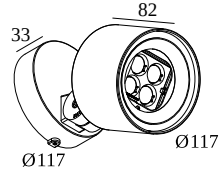

FRAX S 92714 HONEYCOMB

26001 9220 A

AVAILABLE IN

ALU GREY 26001 9220 A

FLEMISH BRONZE OUTDOOR 26001 9220 FBRX

ANTHRACITE 26001 9220 N

[View on website](#)

General info

LOCATION	outdoor
INSTALLATION	Floor Surface mounted, Wall Surface mounted
INGRESS PROTECTION	IP65
PROTECTION AGAINST MECHANICAL IMPACT	IK06
WEIGHT (KG)	1.5
ADJUSTABILITY	0° to 120° swiveling, 360° rotatable
INFORMATION	4 x LENS SP-14° INCL.LED POWER SUPPLY 700mA-DC INCL.HONEYCOMB

Electrical info

ELECTRICAL	220-240V / 50-60Hz
CLASS	I
POWER SUPPLY	YES
DIM TYPE	non-dimmable
ENERGY CLASS	F
CERTIFICATES	CB, ENEC, EPD, RCM

Lightsource info

LIGHTSOURCE NAME	LED
LIGHTSOURCE	LED cluster 8W / CRI>90 (R9: 50) / 2700K / 878lm
TM-30 VALUES	Rf: 91 / Rg: 100
SDCM	SDCM3
RISKGROUP	RG2
LM80	L80 > 150000
BEAMANGLE	14°
LED TECHNICS (LIGHT SOURCE)	878lm // 8W // 110lm/W
LED TECHNICS (LUMINAIRE)	597lm // 9,2W // 65lm/W

Options

FRAX ANTI VANDAL SCREWS

Accessories

FRAX S KAP

For detailed installation instructions, please consult the manual : [26001_XX20_HAND.pdf](#)