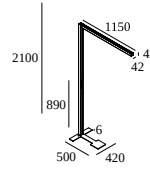

## INFORM 40 SQ FT T DOWN-UP 930

100090 9300 A-B

AVAILABLE IN

**ALU GREY-BLACK** 100090 9300 A-B

**BLACK-BLACK** 100090 9300 B-B

**WHITE-BLACK** 100090 9300 W-B

 [View on website](#)

### General info

<b>LOCATION</b>	indoor
<b>INSTALLATION</b>	Floor Stand alone
<b>INGRESS PROTECTION</b>	IP20
<b>WEIGHT (KG)</b>	10
<b>ADJUSTABILITY</b>	non adjustable
<b>INFORMATION</b>	INCL.1 x CABLE 3 x 0.75mm <sup>2</sup> 2m + CEE 7/7 plug 2 control buttons : 1: UP ON/OFF + DIM 2: DOWN ON/OFF + DIM UGR ≤ 13