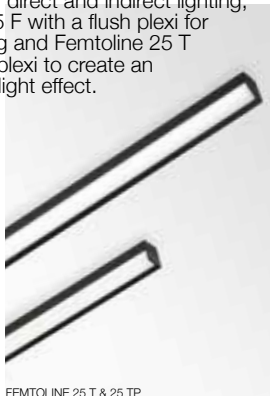

FEMTOLINE 25 T & 25 TP

FEMTOLINE 25

The smallest of the range for surface mounted lighting solutions. Femtoline 25 offers 3 ways of general lighting: standard with a semi-recessed plexi that creates both direct and indirect lighting, Femtoline 25 F with a flush plexi for direct lighting and Femtoline 25 T with a tilted plexi to create an asymmetric light effect.