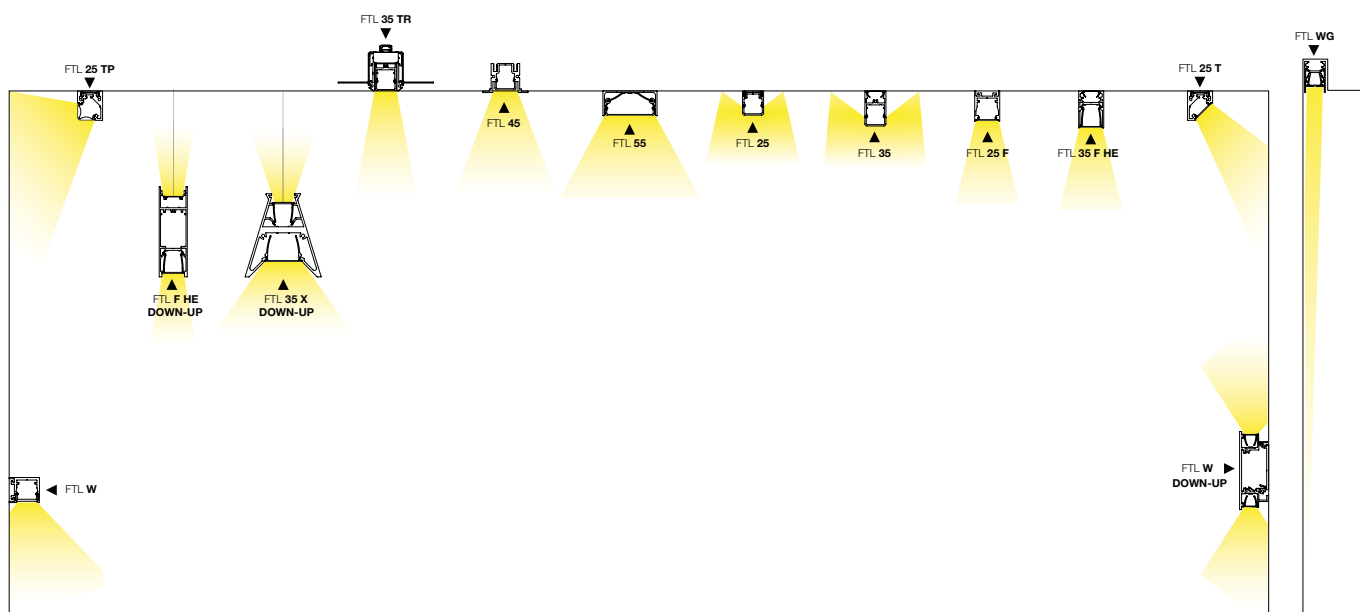

# FENTOLINE

- Full made-to-measure lighting solution
- Ultra-minimalistic design
- Surface mounted, trim and trimless recessed profiles
- Cove, wall graze or other creative applications
- IP65 solutions for wet areas and outdoor use
- 5W/m to 22W/m high output ledflex with CRI 90
- Tunable white, RGB, 2700, 3000 and 4000K