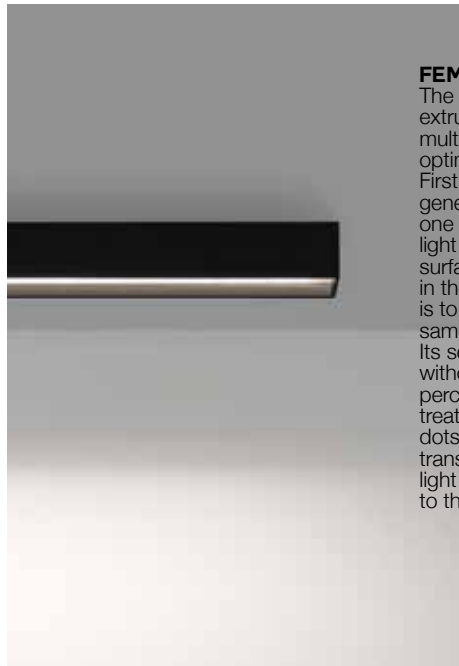

### FEMTOLINE W

The wall mounted solution. Femtoline W is a very slim and multifunctional LED profile, which can be used in both interior and exterior lighting concepts. This wall mounted profile can be used for either up- or downlight, creating a cosy wall grazing effect. Femtoline W Down-Up is a bespoke wall mounted profile for direct-indirect illuminance on vertical surfaces. It also comes in fixed lengths of 600 and 1200mm.

### FEMTOLINE WG

The in-house developed lens extrusion is designed to fulfill multiple functionalities to create the optimal grazing effect. First of all its specific shape generates a double light effect: in one direction it produces a small light beam to graze along the surface, even for higher walls, in the other direction the purpose is to widen the beam to obtain the same effect as wide as possible. Its second task is to do all of this without losing sight of the visual perception. Thanks to a special treatment of the lens, the LED dots of the LEDflex are being transformed into a uniform line of light without any obtrusive effect to the eye.