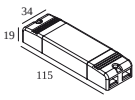

DELTALIGHT

SPY 52 TRIMLESS HE 92740

19807 9230 B

21032 0270 W EMERGENCY UNIT 7W / 1h + LED INDICATOR HOLDER W

Светодиодные источники питания

светильников

светильников указывает, сколько устройств можно подключить (min -> max) к блоку питания. Значения до и после '|' соответствуют минимальному и максимальному рабочему току соответственно. Значения в скобках применимы к 110V.

Мин. ток | Макс. ток

300 90 91 LED POWER SUPPLY 350mA-DC / 15W

2(1)

Тип диммирования: не диммированный

Размер монтажного отверстия (mm): 40