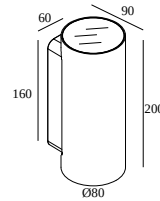

NOCTA RD80 DOWN-UP VWFL 927 DIM5

30114 9205 W

AVAILABLE IN

ALU GREY 30114 9205 A

BLACK 30114 9205 B

FLEMISH BRONZE OUTDOOR 30114 9205 FBRX

ANTHRACITE 30114 9205 N

WHITE 30114 9205 W

[View on website](#)

General info

LOCATION	outdoor
INSTALLATION	Wall Surface mounted
INGRESS PROTECTION	IP65
PROTECTION AGAINST MECHANICAL IMPACT	IK06
WEIGHT (KG)	1.4
ADJUSTABILITY	non adjustable
INFORMATION	INCL.2 x LENS INCL.DIMMABLE LED POWER SUPPLY 350 mA-DC