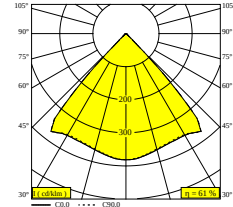

NOCTA RD80 DOWN-UP VWFL 927 DIM5

30114 9205 W

AVAILABLE IN

ALU GREY 30114 9205 A

BLACK 30114 9205 B

FLEMISH BRONZE OUTDOOR 30114 9205 FBRX

ANTHRACITE 30114 9205 N

WHITE 30114 9205 W