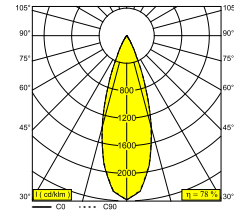

iMAX II ROUND ADJUSTABLE LP 93033

24210 9330 W

AVAILABLE IN
BLACK 24210 9330 B
WHITE 24210 9330 W

[View on website](#)

General info

LOCATION	indoor
INSTALLATION	Ceiling Recessed
CUTOUT SHAPE/SIZE (MM)	round - 98
RECESSED DEPTH (MM)	125
THICKNESS OF MOUNTING SURFACE (MM)	max.25
INGRESS PROTECTION	IP20 or IP54 (with TUBE IP)
WEIGHT (KG)	0.4
ADJUSTABILITY	0° to 30° swiveling, 355° rotatable
INFORMATION	LENS FL-33° EXCL.LED POWER SUPPLY 350-500mA-DC

Electrical info

CLASS	III
DIM TYPE	depending on power supply
ENERGY CLASS	E
CERTIFICATES	CB, EAC, ENEC

Lightsource info

LIGHTSOURCE NAME	LED
LIGHTSOURCE	LED array 5,8-8,6W / CRI>90 (R9: 52) / 3000K / 734-1018lm
TM-30 VALUES	rf: 90 / Rg: 99
SDCM	SDCM1
RISKGROUP	RG1
LM80	L90B10 > 50000
BEAMANGLE	33°
LED TECHNICS (LIGHT SOURCE)	1018lm // 8,6W // 118lm/W
LED TECHNICS (LUMINAIRE)	796lm // 9,9W // 81lm/W

24210 9330 W

300 48 350 MDL LED POWER CONVERTER 48V-DC to 350 mA-DC / 15W MDL

2

Dimtype: non-dimmable

Cutout dimension (mm): 30

300 48 350 WDL LED POWER CONVERTER 48V-DC to 350 mA-DC / 15W WDL

2

Dimtype: WDL = wireless dimmable

Cutout dimension (mm): 45

300 48 500 ED1 LED POWER CONVERTER 48V-DC to 500 mA-DC / 22W DIM1

2

Dimtype: 1-10V

Cutout dimension (mm): 30

300 48 500 ED5 LED POWER CONVERTER 48V-DC to 500 mA-DC / 22W DIM5

2

Dimtype: DALI