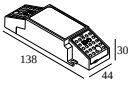

Dimtype: WDL = wireless dimmable

Cutout dimension (mm): 84

21012 005W LED POWER SUPPLY MULTI-POWER COMPACT WDL

3 | 3

Dimtype: WDL = wireless dimmable

Cutout dimension (mm): 54

DELTALIGHT

iMAX II ROUND ADJUSTABLE LP 93033

24210 9330 W

21012 0258 LED POWER SUPPLY MULTI POWER 200-350 / 10W DIM8

1

Dimtype: mains (phase cut-off)

Cutout dimension (mm): 50

21012 0268 LED POWER SUPPLY MULTI POWER 200-350 / 15W DIM8

2->2

Dimtype: mains (phase cut-off)

Cutout dimension (mm): 50

21012 0278 LED POWER SUPPLY MULTI POWER 500-700 / 20W DIM8

1

Dimtype: mains (phase cut-off)

Cutout dimension (mm): 55

21012 0288 LED POWER SUPPLY MULTI POWER 500-700 / 36W DIM8

2->3