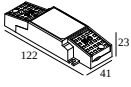

DELTALIGHT

iMAX II ROUND ADJUSTABLE LP 93033

24210 9330 W

21012 0258 LED POWER SUPPLY MULTI POWER 200-350 / 10W DIM8

1 ☐

Dimtype: mains (phase cut-off)

Cutout dimension (mm): 50