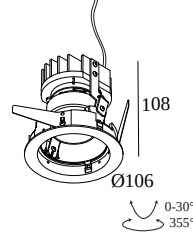

iMAX II ROUND ADJUSTABLE LP 93033

24210 9330 W

AVAILABLE IN
BLACK 24210 9330 B
WHITE 24210 9330 W

[View on website](#)

General info

LOCATION	indoor
INSTALLATION	Ceiling Recessed
CUTOUT SHAPE/SIZE (MM)	round - 98
RECESSED DEPTH (MM)	125
THICKNESS OF MOUNTING SURFACE (MM)	max.25
INGRESS PROTECTION	IP20 or IP54 (with TUBE IP)
WEIGHT (KG)	0.4
ADJUSTABILITY	0° to 30° swiveling, 355° rotatable
INFORMATION	LENS FL-33° EXCL.LED POWER SUPPLY 350-500mA-DC

24210 9330 W

300 48 350 MDL LED POWER CONVERTER 48V-DC to 350 mA-DC / 15W MDL

2

Dimtype: non-dimmable

Cutout dimension (mm): 30

300 48 350 WDL LED POWER CONVERTER 48V-DC to 350 mA-DC / 15W WDL

2

Dimtype: WDL = wireless dimmable

Cutout dimension (mm): 45

300 48 500 ED1 LED POWER CONVERTER 48V-DC to 500 mA-DC / 22W DIM1

2

Dimtype: 1-10V

Cutout dimension (mm): 30

300 48 500 ED5 LED POWER CONVERTER 48V-DC to 500 mA-DC / 22W DIM5

2

Dimtype: DALI

Cutout dimension (mm): 45

300 48 500 MDL LED POWER CONVERTER 48V-DC to 500 mA-DC / 22W MDL

2

Dimtype: non-dimmable

Cutout dimension (mm): 30

300 48 500 WDL LED POWER CONVERTER 48V-DC to 500 mA-DC / 22W WDL