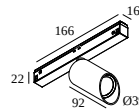

 [View on website](#)

General info	
LOCATION	indoor
INSTALLATION	Low voltage systems Low voltage system mounted
INGRESS PROTECTION	IP20
WEIGHT (KG)	0.3
ADJUSTABILITY	0° to 85° swiveling, 360° rotatable
INFORMATION	WALLWASH LENS EXCL.LED POWER SUPPLY 48V-DC
Electrical info	
ELECTRICAL	48V-DC
CLASS	III
DIM TYPE	DALI
ENERGY CLASS	F
Lightsource info	
LIGHTSOURCE NAME	LED
LIGHTSOURCE	LED array 6W / CRI>90 (R9: 50) / 3000K-1800K / 623lm
TM-30 VALUES	rf: 90 / Rg: 99
SDCM	SDCM2
RISKGROUP	RG1
LM80	L90B10 > 50000
LED TECHNICS (LIGHT SOURCE)	623lm // 6W // 105lm/W
LED TECHNICS (LUMINAIRE)	341lm // 6,9W // 49lm/W

8

Dimtype: non-dimmable

Cutout dimension (mm): 40

21012 0240 LED POWER SUPPLY 48V-DC / 200W

17

Dimtype: non-dimmable

Cutout dimension (mm): 40

COMPATIBLE COMPOSABLES