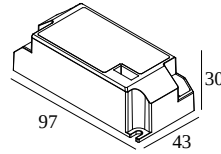

LED POWER SUPPLY 700mA-DC / 36W DIM1

300 90 128