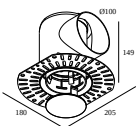

### Mounting kits

**28400 0010** MOUNTING KIT ENTERO RD-S O.F.A.

Cutout dimension (mm): 105

**28500 0220** MOUNTING KIT DEEP ENTERO RD-S TRIMLESS

Cutout dimension (mm): 133

### Mounting kits side air + light

---

**29810 0110** MOUNTING KIT SIDE AIR 105

Cutout dimension (mm): 168

### Mounting kits top air + light

---

**29810 0130** MOUNTING KIT TOP AIR 105

Cutout dimension (mm): 135

### Mounting kits side air only

---

**29810 0100** MOUNTING KIT SIDE AIR ONLY 1

Cutout dimension (mm): 168