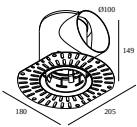

Cutout dimension (mm): 55

### Mounting kits

**28400 0010** MOUNTING KIT ENTERO RD-S O.F.A.

Cutout dimension (mm): 105

**28500 0220** MOUNTING KIT DEEP ENTERO RD-S TRIMLESS

Cutout dimension (mm): 133

### Mounting kits side air + light

---

**29810 0110** MOUNTING KIT SIDE AIR 105

Cutout dimension (mm): 168