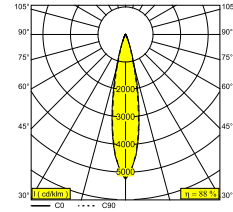

ENTERO RD-S TRIMLESS HE 94020

28486 9420 B

AVAILABLE IN

BLACK 28486 9420 B

FULL WHITE 28486 9420 FW

GOLD COLOURED 28486 9420 GC

[View on website](#)

General info

LOCATION	indoor
INSTALLATION	Ceiling Recessed
CUTOUT SHAPE/SIZE (MM)	round - Ø KIT
RECESSED DEPTH (MM)	105
INGRESS PROTECTION	IP20
WEIGHT (KG)	0.25
ADJUSTABILITY	0° to 30° swiveling, 355° rotatable
INFORMATION	LENS FL-20° EXCL.LED POWER SUPPLY 350mA-DC

Electrical info

CLASS	III
DIM TYPE	depending on power supply
ENERGY CLASS	D
CERTIFICATES	CB, ENEC, EPD

Lightsource info

LIGHTSOURCE NAME	LED
LIGHTSOURCE	LED array 6W / CRI>90 (R9: 60) / 4000K / 975lm
TM-30 VALUES	rf: 96 / Rg: 99
SDCM	SDCM2
RISKGROUP	RG1
LM80	L90B10 > 50000
BEAMANGLE	20°
LED TECHNICS (LIGHT SOURCE)	975lm // 6W // 163lm/W
LED TECHNICS (LUMINAIRE)	853lm // 6,9W // 124lm/W

Remarks

High Efficacy : > 100lm/W

Requirements

MOUNTING KIT ENTERO ROUND S
MOUNTING KIT AIR 105
LED POWER SUPPLY 350mA-DC DIM

For detailed installation instructions, please consult the manual : [28486_XXX0_HAND.pdf](#)