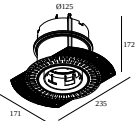

### Mounting kits side air + light

---

**29810 0110** MOUNTING KIT SIDE AIR 105

Cutout dimension (mm): 168

### Mounting kits top air + light

---

**29810 0130** MOUNTING KIT TOP AIR 105

Cutout dimension (mm): 135

### Mounting kits side air only

---

**29810 0100** MOUNTING KIT SIDE AIR ONLY 1

Cutout dimension (mm): 168