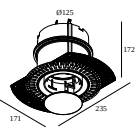

### Mounting kits side air + light

---

**29810 0110** MOUNTING KIT SIDE AIR 105

Cutout dimension (mm): 168

### Mounting kits top air + light

---

**29810 0130** MOUNTING KIT TOP AIR 105

Cutout dimension (mm): 135

### Mounting kits side air only

---

**29810 0100** MOUNTING KIT SIDE AIR ONLY 1

Cutout dimension (mm): 168

### Mounting kits top air only

---

**29810 0200** MOUNTING KIT TOP AIR ONLY 1

Cutout dimension (mm): 135