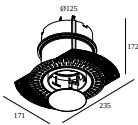

Mounting kits top air only

29810 0200 MOUNTING KIT TOP AIR ONLY 1

Cutout dimension (mm): 135