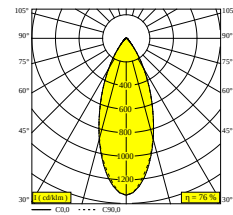

DEEP RINGO TRIMLESS SOFT 93045

19436 9030 BRBB

AVAILABLE IN

BLACK 19436 9030 B
BRUSHED ALU 19436 9030 BRA
BRUSHED ANTHRACITE 19436 9030 BRAT
BRUSHED BROWN BRONZE 19436 9030 BRBB
BRUSHED COPPER 19436 9030 BRCU
BRUSHED GOLD 19436 9030 BRG
BRUSHED OLD BRONZE 19436 9030 BROB
CREAM 19436 9030 CR
FLEMISH BRONZE 19436 9030 FBR
FLEMISH GOLD 19436 9030 FG
GOLD COLOURED 19436 9030 GC
PIANO BLACK 19436 9030 PB
WHITE 19436 9030 W

[View on website](#)

General info

LOCATION	indoor
INSTALLATION	Ceiling Recessed
CUTOUT SHAPE/SIZE (MM)	round - Ø KIT
RECESSED DEPTH (MM)	95
INGRESS PROTECTION	IP20
WEIGHT (KG)	0.2
ADJUSTABILITY	non adjustable
INFORMATION	REFLECTOR WFL-45° EXCL.DIMMABLE LED POWER SUPPLY 500mA-DC

Electrical info

CLASS	III
DIM TYPE	depending on power supply
ENERGY CLASS	F
CERTIFICATES	CB, ENEC, EPD, LCA

Lightsource info

LIGHTSOURCE NAME	LED
LIGHTSOURCE	LED array 10,2W / CRI>90 (R9: 50) / 3000K-1800K / 1038lm
SDCM	SDCM2
RISKGROUPE	RG1
LM80	L90B10 > 50000
BEAMANGLE	45°
LED TECHNICS (LIGHT SOURCE)	1038lm // 10,2W // 109lm/W
LED TECHNICS (LUMINAIRE)	792lm // 11,7W // 68lm/W

Requirements

LED POWER SUPPLY 500mA-DC DIM (Remote)
MOUNTING KIT R82 TRIMLESS O.F.A.
MOUNTING KIT AIR 101