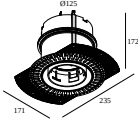

DELTALIGHT

DEEP RINGO TRIMLESS SOFT 93045

19436 9030 BRBB

Mounting kits top air + light

29810 0210 MOUNTING KIT TOP AIR 101

Cutout dimension (mm): 135