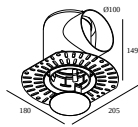

### Mounting kits top air + light

---

**29810 0210** MOUNTING KIT TOP AIR 101

Cutout dimension (mm): 135

### Mounting kits side air only

---

**29810 0100** MOUNTING KIT SIDE AIR ONLY 1

Cutout dimension (mm): 168