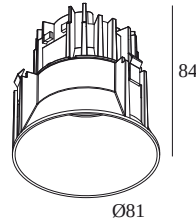

DEEP RINGO TRIMLESS SOFT 93045

19436 9030 BRBB

AVAILABLE IN

BLACK 19436 9030 B
BRUSHED ALU 19436 9030 BRA
BRUSHED ANTHRACITE 19436 9030 BRAT
BRUSHED BROWN BRONZE 19436 9030 BRBB
BRUSHED COPPER 19436 9030 BRCU
BRUSHED GOLD 19436 9030 BRG
BRUSHED OLD BRONZE 19436 9030 BROB
CREAM 19436 9030 CR
FLEMISH BRONZE 19436 9030 FBR
FLEMISH GOLD 19436 9030 FG
GOLD COLOURED 19436 9030 GC
PIANO BLACK 19436 9030 PB
WHITE 19436 9030 W

[View on website](#)

General info

LOCATION	indoor
INSTALLATION	Ceiling Recessed
CUTOUT SHAPE/SIZE (MM)	round - Ø KIT
RECESSED DEPTH (MM)	95
INGRESS PROTECTION	IP20
WEIGHT (KG)	0.2
ADJUSTABILITY	non adjustable
INFORMATION	REFLECTOR WFL-45° EXCL.DIMMABLE LED POWER SUPPLY 500mA-DC

Electrical info

CLASS	III
DIM TYPE	depending on power supply
ENERGY CLASS	F
CERTIFICATES	CB, ENEC, EPD, LCA

Lightsource info

LIGHTSOURCE NAME	LED
LIGHTSOURCE	LED array 10,2W / CRI>90 (R9: 50) / 3000K-1800K / 1038lm
SDCM	SDCM2
RISKGROUPE	RG1
LM80	L90B10 > 50000
BEAMANGLE	45°
LED TECHNICS (LIGHT SOURCE)	1038lm // 10,2W // 109lm/W
LED TECHNICS (LUMINAIRE)	792lm // 11,7W // 68lm/W

Requirements

LED POWER SUPPLY 500mA-DC DIM (Remote)
MOUNTING KIT R82 TRIMLESS O.F.A.
MOUNTING KIT AIR 101