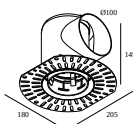

2

**Dimtype: DALI**

**Cutout dimension (mm): 30**

### Mounting kits

**15212 2000** MOUNTING KIT R82 TRIMLESS O.F.A.

**Cutout dimension (mm): 105**

### Mounting kits side air + light

**29810 0010** MOUNTING KIT SIDE AIR 101

**Cutout dimension (mm): 168**