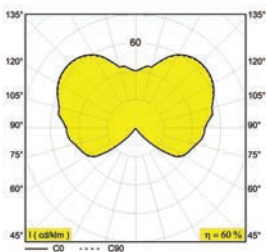

Photometric Data

MONTUR