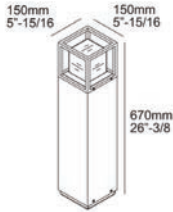

MONTUR 6 PG

BLACK