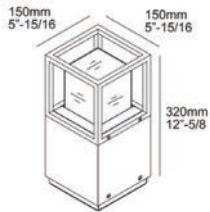

Finish Options

MONTUR 3 PG

BLACK