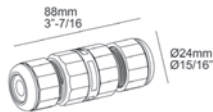

IP68 CONNECTOR 3P
6 216 12 03