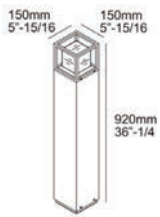

MONTUR 9 PG

BLACK