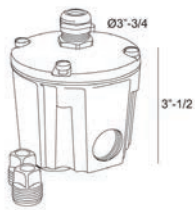

ANTHRACITE

**MONTUR 9 PG**

BLACK

ANTHRACITE

**Accessories**

JUNCTION BOX  
6 216 12 00

IP68 CONNECTOR 3P  
6 216 12 03

**Photometric Data**