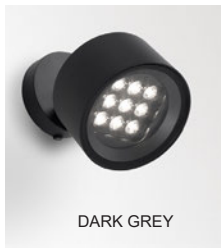

**SM - FRAX STRAP 3P**

**Finish Options - Frax M**

**FRAX M 8° - Installation JM**

**Installation BM,PM,SM**

**FRAX M 14° / 26° / 47° - No Accessory - Installation JM**

**Installation BM, PM, SM**

**FRAX M 14° - LH/LV/WW Accessories - Installation JM**