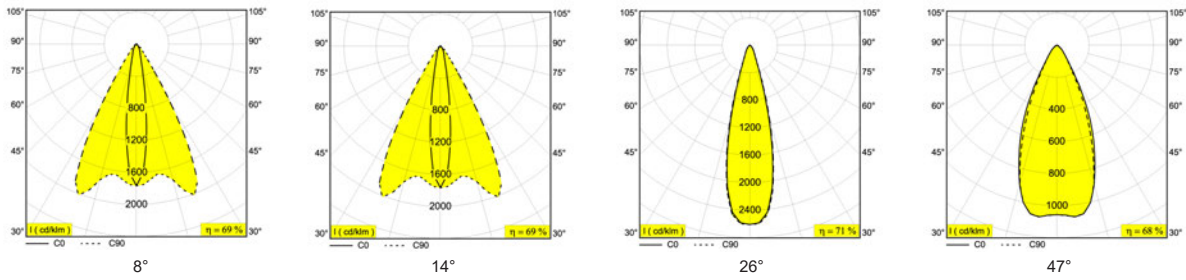

**Photometric Data**

**FRAX S**

**FRAX M**

**Driver Options**

**D8 (For Size S)**

- Dimming Control Phase Control
- Dimming Range 10-100%
- Dim to off no
- Power Factor @ Full Load >0.9
- Efficiency @ Full Load ≥80
- THD @ Full Load <5%