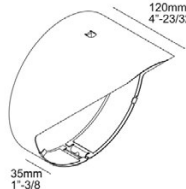

**Installation BM, PM, SM**

**FRAX M 14° / 26° / 47° - Honeycomb Accessory - Installation JM**

**Installation BM, PM, SM**

**Accessories**

FRAX KAP S  
26070 0010 N

FRAX KAP M  
26070 0020 N

ANTI VANDAL  
SCREWS (5 PCS)  
26070 0030