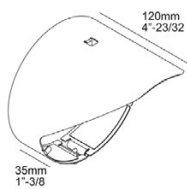

**Installation BM, PM, SM**

**FRAX M 14° / 26° / 47° - Honeycomb Accessory - Installation JM**

**Installation BM, PM, SM**

**Accessories**

FRAX KAP S  
26070 0010 N

FRAX KAP M  
26070 0020 N

ANTI VANDAL  
SCREWS (5 PCS)  
26070 0030