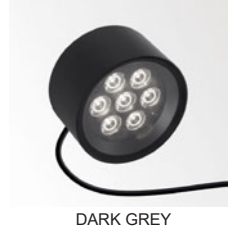

**SM - FRAX STRAP 3P**

**Finish Options - Frax M**

**FRAX M 8° - Installation JM**

**Installation BM,PM,SM**

**FRAX M 14° / 26° / 47° - No Accessory - Installation JM**

**Installation BM, PM, SM**

**FRAX M 14° - LH/LV/WW Accessories - Installation JM**