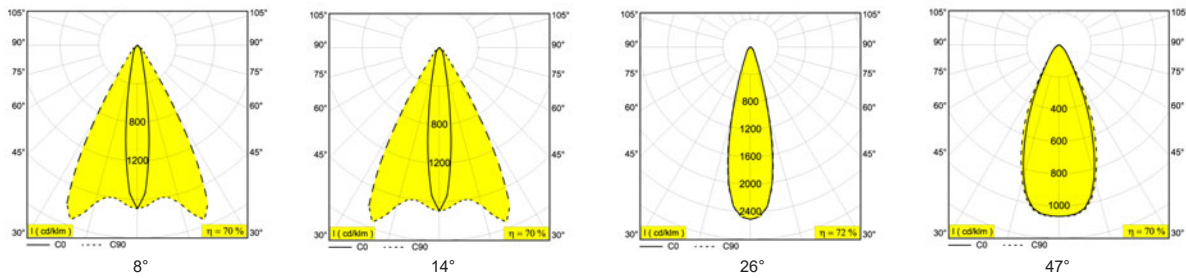

**Photometric Data**

**FRAX S**

**FRAX M**

**Driver Options**

**D8 (For Size S)**

- Dimming Control Phase Control
- Dimming Range 10-100%
- Dim to off no
- Power Factor @ Full Load >0.9
- Efficiency @ Full Load ≥80
- THD @ Full Load <5%