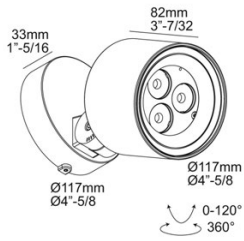

Finish Options - Frax S

FRAX S 8° - Installation JM

Installation BM, PM, SM