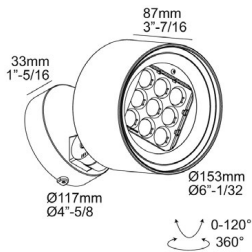

**SM - FRAX STRAP 3P**

**Finish Options - Frax M**

**FRAX M 8° - Installation JM**

**Installation BM,PM,SM**

**FRAX M 14° / 26° / 47° - No Accessory - Installation JM**

**Installation BM, PM, SM**

**FRAX M 14° - LH/LV/WW Accessories - Installation JM**