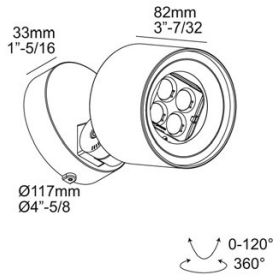

**FRAX S 14° - LH/LV/WW Accessories - Installation JM**

**Installation BM, PM, SM**

**FRAX S 14° / 26° / 47° - Honeycomb Accessory - Installation JM**

**Installation BM, PM, SM**

**BM - FRAX BRACKET**

**PM - FRAX PIN**