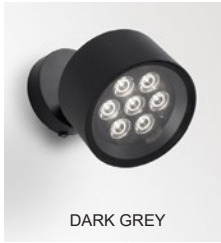

**SM - FRAX STRAP 3P**

**Finish Options - Frax M**

**FRAX M 8° - Installation JM**

**Installation BM,PM,SM**

**FRAX M 14° / 26° / 47° - No Accessory - Installation JM**

**Installation BM, PM, SM**

**FRAX M 14° - LH/LV/WW Accessories - Installation JM**