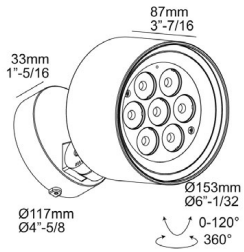

**SM - FRAX STRAP 3P**

**Finish Options - Frax M**

**FRAX M 8° - Installation JM**

**Installation BM,PM,SM**

**FRAX M 14° / 26° / 47° - No Accessory - Installation JM**

**Installation BM, PM, SM**

**FRAX M 14° - LH/LV/WW Accessories - Installation JM**