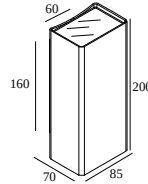

## NOCTA SQ85 DOWN-UP WFL 930 DIM5

30122 9305 FBRX

AVAILABLE IN

**ALU GREY** 30122 9305 A

**BLACK** 30122 9305 B

**FLEMISH BRONZE OUTDOOR** 30122 9305 FBRX

**ANTHRACITE** 30122 9305 N

**WHITE** 30122 9305 W

### General info

<b>LOCATION</b>	outdoor
<b>INSTALLATION</b>	Wall Surface mounted
<b>INGRESS PROTECTION</b>	IP65
<b>PROTECTION AGAINST MECHANICAL IMPACT</b>	IK06
<b>WEIGHT (KG)</b>	1.4
<b>ADJUSTABILITY</b>	non adjustable
<b>INFORMATION</b>	INCL.4 x LENS INCL.DIMMABLE LED POWER SUPPLY 700 mA-DC