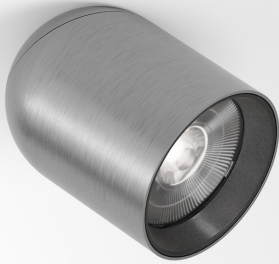

OBIN ON 93024 DIM8

30511 9328 BRA

AVAILABLE IN

BLACK 30511 9328 B

BRUSHED ALU 30511 9328 BRA

BRUSHED ANTHRACITE 30511 9328 BRAT

BRUSHED BROWN BRONZE 30511 9328 BRBB

BRUSHED GOLD 30511 9328 BRG

BRUSHED OLD BRONZE 30511 9328 BROB

CREAM 30511 9328 CR

WHITE 30511 9328 W

 [View on website](#)

General info

LOCATION	indoor
INSTALLATION	Ceiling Surface mounted
INGRESS PROTECTION	IP20
WEIGHT (KG)	0.5
ADJUSTABILITY	0° to 45° swiveling, 360° rotatable
INFORMATION	LENS FL-24° INCL.DIMMABLE POWER SUPPLY