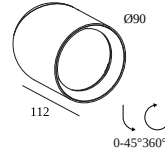

BRUSHED OLD BRONZE 30511 9328 BROB

CREAM 30511 9328 CR

WHITE 30511 9328 W

 [View on website](#)

General info

LOCATION	indoor
INSTALLATION	Ceiling Surface mounted
INGRESS PROTECTION	IP20
WEIGHT (KG)	0.5
ADJUSTABILITY	0° to 45° swiveling, 360° rotatable
INFORMATION	LENS FL-24° INCL.DIMMABLE POWER SUPPLY