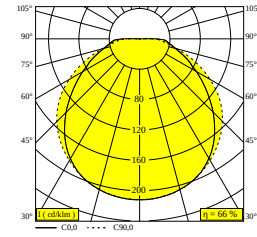

NEBBIA 12 927 DIM8 GREEN

31529 9208 PGR

AVAILABLE IN
PINE GREEN 31529 9208 PGR

 [View on website](#)

General info

LOCATION	indoor-outdoor
INSTALLATION	Ceiling Surface mounted,Wall Surface mounted
INGRESS PROTECTION	IP65
PROTECTION AGAINST MECHANICAL IMPACT	IK06
WEIGHT (KG)	1.1
ADJUSTABILITY	non adjustable