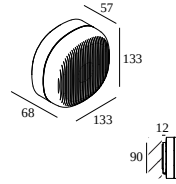

NEBBIA 12 927 DIM8 GREEN

31529 9208 PGR

AVAILABLE IN
PINE GREEN 31529 9208 PGR

 [View on website](#)

General info

LOCATION	indoor-outdoor
INSTALLATION	Ceiling Surface mounted,Wall Surface mounted
INGRESS PROTECTION	IP65
PROTECTION AGAINST MECHANICAL IMPACT	IK06
WEIGHT (KG)	1.1
ADJUSTABILITY	non adjustable