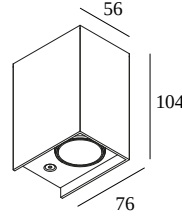

MONO II LED 930

223 13 811 930 FBRX

AVAILABLE IN

ALU GREY 223 13 811 930 A

BLACK 223 13 811 930 B

FLEMISH BRONZE OUTDOOR 223 13 811 930 FBRX

ANTHRACITE 223 13 811 930 N

WHITE 223 13 811 930 W

[View on website](#)

General info

LOCATION	outdoor
INSTALLATION	Wall Surface mounted
INGRESS PROTECTION	IP54
PROTECTION AGAINST MECHANICAL IMPACT	IK03
WEIGHT (KG)	0.4
ADJUSTABILITY	non adjustable
INFORMATION	INCL.LENS INCL.LED POWER SUPPLY 350 mA-DC

Electrical info

ELECTRICAL	220-240V / 50-60Hz
CLASS	I
POWER SUPPLY	YES
DIM TYPE	non-dimmable
ENERGY CLASS	D

Lightsource info

LIGHTSOURCE NAME	LED
LIGHTSOURCE	LED array 5,8W / CRI>90 (R9: 52) / 3000K / 787lm
TM-30 VALUES	rf: 90 / Rg: 99
SDCM	SDCM1
RISKGROUP	RG1
LM80	L90B10 > 50000
LED TECHNICS (LIGHT SOURCE)	787lm // 5,8W // 135lm/W
LED TECHNICS (LUMINAIRE)	640lm // 6,7W // 96lm/W

For detailed installation instructions, please consult the manual : [223_13_811_XXX_HAND.pdf](#)

Notes: