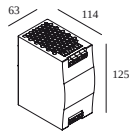

300 89 48 240 LED POWER SUPPLY 48V-DC / 240W DIN

23 ☐

Dimtype: non-dimmable