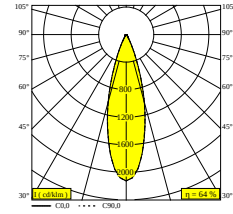

[View on website](#)

General info

LOCATION	indoor
INSTALLATION	Low voltage systems Low voltage system mounted
INGRESS PROTECTION	IP20
WEIGHT (KG)	0.4
ADJUSTABILITY	0° to 90° swiveling, 360° rotatable
INFORMATION	REFLECTOR FL-30° EXCL.LED POWER SUPPLY 48V-DC NLT = Natural Light Technology Optional REFLECTORS 20° & 45° available

Electrical info

ELECTRICAL	48V-DC
CLASS	III
DIM TYPE	Qbus dim
ENERGY CLASS	F
CERTIFICATES	CB, ENEC, LCA

Lightsource info

LIGHTSOURCE NAME	LED
LIGHTSOURCE	LED array 10,7W / CRI>98 (R9: 98) / 3000K / 1040lm
TM-30 VALUES	rf: 98 / Rg: 101
SDCM	SDCM2
RISKGROUP	RG1
LM80	L90B10 > 50000
BEAMANGLE	30°
LED TECHNICS (LIGHT SOURCE)	1040lm // 10,7W // 97lm/W
LED TECHNICS (LUMINAIRE)	664lm // 12,3W // 54lm/W

Requirements

SPY 52 TUBE
LED POWER SUPPLY 48V-DC

Accessories

HONEYCOMB 42
SPREAD LENS 42
LINEAR SPREAD LENS 42
SOFTENING LENS 42
GLASS SBL 42