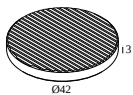

19810 0020 LINEAR SPREAD LENS 42

☐