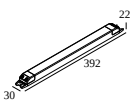

9

Dimtype: non-dimmable

Cutout dimension (mm): 40

**21012 0240** LED POWER SUPPLY 48V-DC / 200W

19

Dimtype: non-dimmable

Cutout dimension (mm): 40