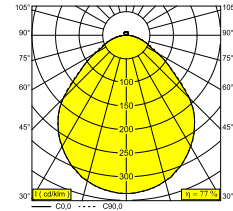

SUPERNOVA FLAT 95 PRISMATIC SMOOTH UP 930 DIM5

20638 9305 B

AVAILABLE IN
BLACK 20638 9305 B
WHITE 20638 9305 W

[View on website](#)

General info

LOCATION	indoor
INSTALLATION	Ceiling Surface mounted,Ceiling Suspended
INGRESS PROTECTION	IP20
WEIGHT (KG)	16.2
ADJUSTABILITY	non adjustable
INFORMATION	INCL.PC PRISMATIC INCL.DIMMABLE LED POWER SUPPLY 2100mA