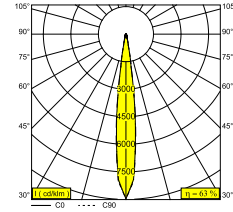

DELTALIGHT

FRAX M 92714 HONEYCOMB DIM5

26011 9225 FBRX

AVAILABLE IN

ALU GREY 26011 9225 A

FLEMISH BRONZE OUTDOOR 26011 9225 FBRX

ANTHRACITE 26011 9225 N

[View on website](#)

General info

LOCATION	outdoor
INSTALLATION	Floor Surface mounted, Wall Surface mounted
INGRESS PROTECTION	IP65
PROTECTION AGAINST MECHANICAL IMPACT	IK08
WEIGHT (KG)	2.4
ADJUSTABILITY	0° to 120° swiveling, 360° rotatable
INFORMATION	9 x LENS SP-14° INCL.DIMMABLE LED POWER SUPPLY 900mA-DC INCL.HONEYCOMB

Electrical info

ELECTRICAL	110-277V / 50-60Hz
CLASS	I
POWER SUPPLY	YES
DIM TYPE	DALI
ENERGY CLASS	F
CERTIFICATES	EPD, RCM

Lightsource info

LIGHTSOURCE NAME	LED
LIGHTSOURCE	LED cluster 23,4W / CRI>90 (R9: 50) / 2700K / 2423lm
TM-30 VALUES	Rf: 91 / Rg: 100
SDCM	SDCM3
RISKGROUP	RG2
LM80	L80 > 150000
BEAMANGLE	14°
LED TECHNICS (LIGHT SOURCE)	2423lm // 23,4W // 103lm/W
LED TECHNICS (LUMINAIRE)	1526lm // 26,9W // 57lm/W