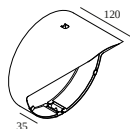

DELTALIGHT

FRAX M 92714 HONEYCOMB DIM5

26011 9225 FBRX

FINISH YOUR SPECIFICATION

Light altering devices

26070 0020 N FRAX M KAP N

☐