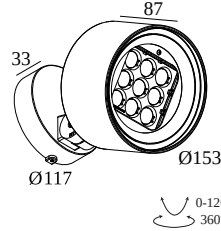

[View on website](#)

General info

LOCATION	outdoor
INSTALLATION	Floor Surface mounted, Wall Surface mounted
INGRESS PROTECTION	IP65
PROTECTION AGAINST MECHANICAL IMPACT	IK08
WEIGHT (KG)	2.4
ADJUSTABILITY	0° to 120° swiveling, 360° rotatable
INFORMATION	9 x LENS SP-14° INCL.DIMMABLE LED POWER SUPPLY 900mA-DC INCL.HONEYCOMB

Electrical info

ELECTRICAL	110-277V / 50-60Hz
CLASS	I
POWER SUPPLY	YES
DIM TYPE	DALI
ENERGY CLASS	F
CERTIFICATES	EPD, RCM

Lightsource info

LIGHTSOURCE NAME	LED
LIGHTSOURCE	LED cluster 23,4W / CRI>90 (R9: 50) / 2700K / 2423lm
TM-30 VALUES	Rf: 91 / Rg: 100
SDCM	SDCM3
RISKGROUP	RG2
LM80	L80 > 150000
BEAMANGLE	14°
LED TECHNICS (LIGHT SOURCE)	2423lm // 23,4W // 103lm/W
LED TECHNICS (LUMINAIRE)	1526lm // 26,9W // 57lm/W

Options

FRAX ANTI VANDAL SCREWS

Accessories

FRAX M KAP

For detailed installation instructions, please consult the manual : [26011_XX25_HAND.pdf](#)