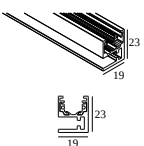

SOLISCAPE profile

27111 0020 SOLI - PROFILE 2m