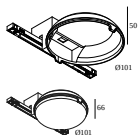

Специальные компоненты

21032 0220

SOLI - VOICE COMMAND GOOGLE HOLDER