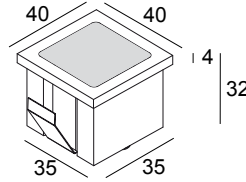

LEDS GO IN FORTE WW ANO

302 10 32 ANO

AVAILABLE IN
ALU ANODIZED 302 10 32 ANO

[View on website](#)

General info

LOCATION	outdoor
INSTALLATION	Floor Recessed, Wall Recessed
CUTOUT SHAPE/SIZE (MM)	square - 38 x 38
RECESSED DEPTH (MM)	45
INGRESS PROTECTION	IP67
PROTECTION AGAINST MECHANICAL IMPACT	IK03
WEIGHT (KG)	0.1
ADJUSTABILITY	non adjustable
INFORMATION	EXCL.LED POWER SUPPLY 350mA-DC