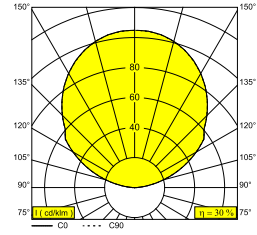

LEDS GO IN FORTE WW ANO

302 10 32 ANO

AVAILABLE IN
ALU ANODIZED 302 10 32 ANO

[View on website](#)

General info

LOCATION	outdoor
INSTALLATION	Floor Recessed, Wall Recessed
CUTOUT SHAPE/SIZE (MM)	square - 38 x 38
RECESSED DEPTH (MM)	45
INGRESS PROTECTION	IP67
PROTECTION AGAINST MECHANICAL IMPACT	IK03
WEIGHT (KG)	0.1
ADJUSTABILITY	non adjustable
INFORMATION	EXCL.LED POWER SUPPLY 350mA-DC

Electrical info

CLASS	III
DIM TYPE	depending on type of external power supply
ENERGY CLASS	E

Lightsource info

LIGHTSOURCE NAME	LED
LIGHTSOURCE	LED cluster 1W / CRI>80 (R9: 6) / 3000K / 132lm
TM-30 VALUES	Rf: 86 / Rg: 95
SDCM	SDCM3
RISKGROUP	RG2
LM80	L90B10 > 120000
LED TECHNICS (LIGHT SOURCE)	132lm // 1W // 132lm/W
LED TECHNICS (LUMINAIRE)	39lm // 1W // 34lm/W