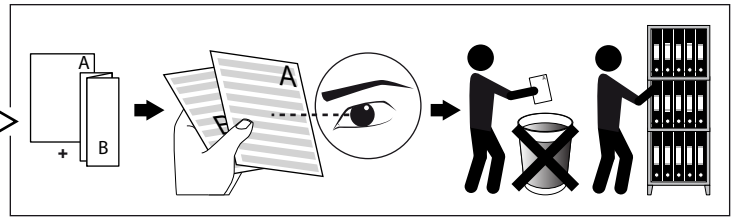

ENTERO RD-L TRIMLESS

A

Current	350mA	500mA	700mA	800mA	900mA	1050mA
No accessories	✓	✓	✓	✓	✓	✓
Linear spread lens - 28500 0130	✓	✓	✓	✓	✓	
Spread lens - 28500 0140	✓	✓	✓	✓	✓	
Softening lens - 28500 0150	✓	✓	✓	✓	✓	
Glass SBL - 28500 0160	✓	✓	✓	✓	✓	
Honeycomb single use - 28500 0170	✓	✓	✓	✓	✓	
Honeycomb double use - 28500 0180	✓	✓	✓	✓		