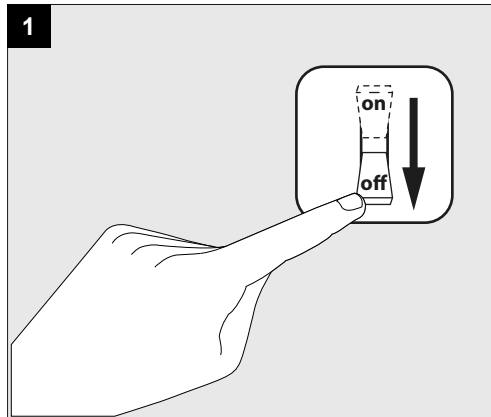

ENTERO RD-L TRIMLESS

A

Current	350mA	500mA	700mA	800mA	900mA	1050mA
No accessories	✓	✓	✓	✓	✓	✓
Linear spread lens - 28500 0130	✓	✓	✓	✓	✓	
Spread lens - 28500 0140	✓	✓	✓	✓	✓	
Softening lens - 28500 0150	✓	✓	✓	✓	✓	
Glass SBL - 28500 0160	✓	✓	✓	✓	✓	
Honeycomb single use - 28500 0170	✓	✓	✓	✓	✓	
Honeycomb double use - 28500 0180	✓	✓	✓	✓		