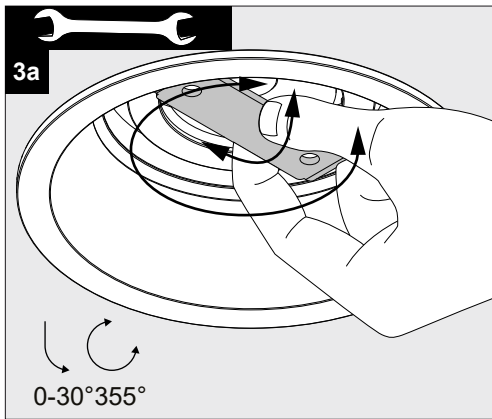

ENTERO RD-L TRIMLESS

A

Current	350mA	500mA	700mA	800mA	900mA	1050mA
No accessories	✓	✓	✓	✓	✓	✓
Linear spread lens - 28500 0130	✓	✓	✓	✓	✓	
Spread lens - 28500 0140	✓	✓	✓	✓	✓	
Softening lens - 28500 0150	✓	✓	✓	✓	✓	
Glass SBL - 28500 0160	✓	✓	✓	✓	✓	
Honeycomb single use - 28500 0170	✓	✓	✓	✓	✓	
Honeycomb double use - 28500 0180	✓	✓	✓	✓		