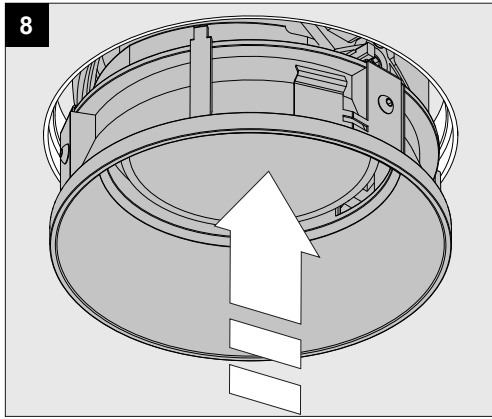

ENTERO RD-L TRIMLESS

A

Current	350mA	500mA	700mA	800mA	900mA	1050mA
No accessories	✓	✓	✓	✓	✓	✓
Linear spread lens - 28500 0130	✓	✓	✓	✓	✓	
Spread lens - 28500 0140	✓	✓	✓	✓	✓	
Softening lens - 28500 0150	✓	✓	✓	✓	✓	
Glass SBL - 28500 0160	✓	✓	✓	✓	✓	
Honeycomb single use - 28500 0170	✓	✓	✓	✓	✓	
Honeycomb double use - 28500 0180	✓	✓	✓	✓		