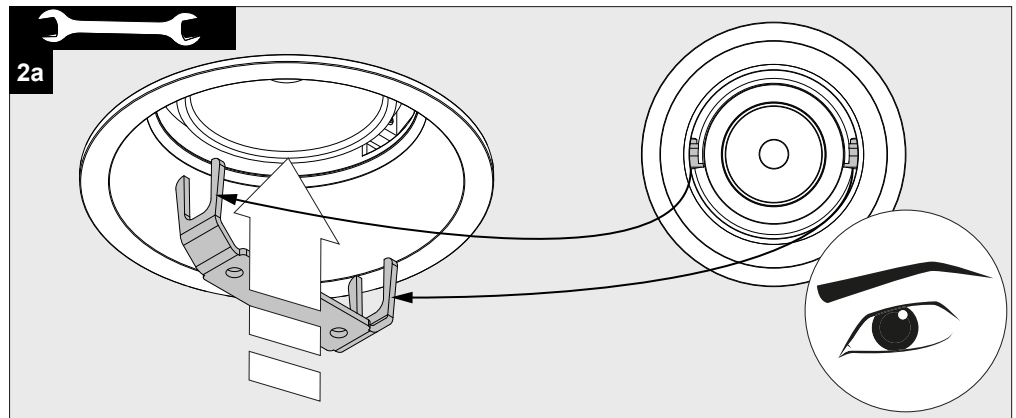

ENTERO RD-L TRIMLESS

A

Current	350mA	500mA	700mA	800mA	900mA	1050mA
No accessories	✓	✓	✓	✓	✓	✓
Linear spread lens - 28500 0130	✓	✓	✓	✓	✓	
Spread lens - 28500 0140	✓	✓	✓	✓	✓	
Softening lens - 28500 0150	✓	✓	✓	✓	✓	
Glass SBL - 28500 0160	✓	✓	✓	✓	✓	
Honeycomb single use - 28500 0170	✓	✓	✓	✓	✓	
Honeycomb double use - 28500 0180	✓	✓	✓	✓		