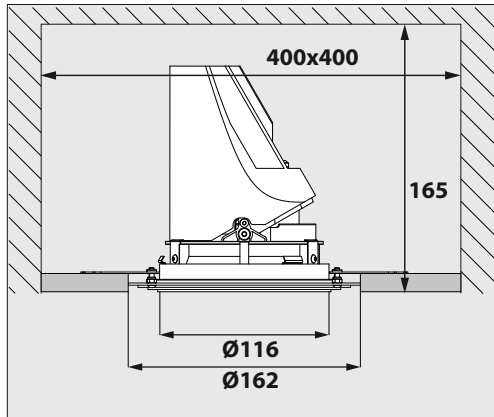

ENTERO RD-L TRIMLESS

A

Current	350mA	500mA	700mA	800mA	900mA	1050mA
No accessories	✓	✓	✓	✓	✓	✓
Linear spread lens - 28500 0130	✓	✓	✓	✓	✓	
Spread lens - 28500 0140	✓	✓	✓	✓	✓	
Softening lens - 28500 0150	✓	✓	✓	✓	✓	
Glass SBL - 28500 0160	✓	✓	✓	✓	✓	
Honeycomb single use - 28500 0170	✓	✓	✓	✓	✓	
Honeycomb double use - 28500 0180	✓	✓	✓	✓		