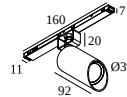

SPL14 - SPY 39 WALLWASH 930 MDL

27329 9300 W

AVAILABLE IN

BLACK 27329 9300 B

FLEMISH BRONZE 27329 9300 FBR

FLEMISH GOLD 27329 9300 FG

GOLD COLOURED 27329 9300 GC

WHITE 27329 9300 W

[View on website](#)

General info

LOCATION	indoor
INSTALLATION	Low voltage systems Low voltage system mounted
INGRESS PROTECTION	IP20
WEIGHT (KG)	0.3
ADJUSTABILITY	0° to 85° swiveling, 355° rotatable
INFORMATION	WALLWASH LENS EXCL.LED POWER SUPPLY 48V-DC

Electrical info

ELECTRICAL	48V-DC
CLASS	III
DIM TYPE	MDL = 1-10V or DALI or push button
ENERGY CLASS	E
CERTIFICATES	CB, ENEC

Lightsource info

LIGHTSOURCE NAME	LED
LIGHTSOURCE	LED array 5,8W / CRI>90 (R9: 52) / 3000K / 787lm
TM-30 VALUES	rf: 90 / Rg: 99
SDCM	SDCM1
RISKGROUP	RG1
LM80	L90B10 > 50000
LED TECHNICS (LIGHT SOURCE)	787lm // 5,8W // 135lm/W
LED TECHNICS (LUMINAIRE)	431lm // 6,7W // 65lm/W

Requirements

LED POWER SUPPLY 48V-DC

Options

DIMMABLE MODULATOR

For detailed installation instructions, please consult the manual : [27329_XXX0_HAND.pdf](#)