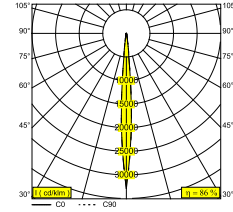

FRAGMA L SUPERSPOT 9308 ADM

23616 9310 B

AVAILABLE IN
BLACK 23616 9310 B
WHITE 23616 9310 W

[View on website](#)

General info

LOCATION	indoor
INSTALLATION	Mains voltage track Mains voltage track mounted
INGRESS PROTECTION	IP20
WEIGHT (KG)	1.9
ADJUSTABILITY	0° to 90° swiveling, 355° rotatable
INFORMATION	9 x LENS SP-8° INCL.LED POWER SUPPLY 900mA-DC 3F MULTI ADAPTER

Electrical info

ELECTRICAL	220-240V / 50-60Hz
CLASS	I
POWER SUPPLY	YES
DIM TYPE	non-dimmable
ENERGY CLASS	E
CERTIFICATES	CB, ENEC, RCM

Lightsource info

LIGHTSOURCE NAME	LED
LIGHTSOURCE	LED cluster 23,4W / CRI>90 (R9: 60) / 3000K / 2654lm
TM-30 VALUES	Rf: 92 / Rg: 99
SDCM	SDCM3
RISKGROUP	RG2
LM80	L80 > 150000
BEAMANGLE	8°
LED TECHNICS (LIGHT SOURCE)	2654lm // 23,4W // 113lm/W
LED TECHNICS (LUMINAIRE)	2294lm // 26,9W // 85lm/W