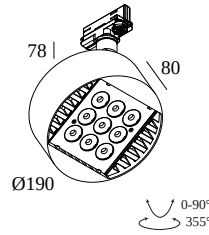

FRAGMA L SUPERSPOT 9308 ADM

23616 9310 B

AVAILABLE IN
BLACK 23616 9310 B
WHITE 23616 9310 W

[View on website](#)

General info

LOCATION	indoor
INSTALLATION	Mains voltage track Mains voltage track mounted
INGRESS PROTECTION	IP20
WEIGHT (KG)	1.9
ADJUSTABILITY	0° to 90° swiveling, 355° rotatable
INFORMATION	9 x LENS SP-8° INCL.LED POWER SUPPLY 900mA-DC 3F MULTI ADAPTER