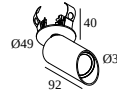

[View on website](#)

General info

LOCATION	indoor
INSTALLATION	Ceiling Semi-recessed
CUTOUT SHAPE/SIZE (MM)	round - 43
RECESSED DEPTH (MM)	40
INGRESS PROTECTION	IP20
WEIGHT (KG)	0.3
ADJUSTABILITY	0° to 85° swiveling, 355° rotatable
INFORMATION	WALLWASH LENS EXCL.DIMMABLE LED POWER SUPPLY 350mA-DC

Cutout dimension (mm): 30

300 48 350 ED5 LED POWER CONVERTER 48V-DC to 350 mA-DC / 15W DIM5

2

Dimtype: DALI

Cutout dimension (mm): 45

300 48 350 MDL LED POWER CONVERTER 48V-DC to 350 mA-DC / 15W MDL

2

Dimtype: non-dimmable

Cutout dimension (mm): 30

300 48 350 WDL LED POWER CONVERTER 48V-DC to 350 mA-DC / 15W WDL

2

Dimtype: WDL = wireless dimmable

Cutout dimension (mm): 45

300 90 61 LED POWER SUPPLY MULTI-POWER DIM6

2

Dimtype: mains (phase cut-off) or push button

Cutout dimension (mm): 56

300 90 63 LED POWER SUPPLY MULTI-POWER DIM9

4(4)

Dimtype: 1-10V or DALI or push button

Cutout dimension (mm): 82

300 90 64 LED POWER SUPPLY MULTI-POWER DIM7

3(2)

Dimtype: 1-10V or push button