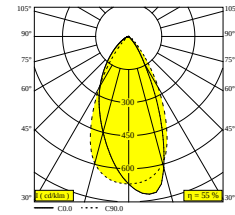

[View on website](#)

General info

LOCATION	indoor
INSTALLATION	Ceiling Semi-recessed
CUTOUT SHAPE/SIZE (MM)	round - 43
RECESSED DEPTH (MM)	40
INGRESS PROTECTION	IP20
WEIGHT (KG)	0.3
ADJUSTABILITY	0° to 85° swiveling, 355° rotatable
INFORMATION	WALLWASH LENS EXCL.DIMMABLE LED POWER SUPPLY 350mA-DC

Electrical info

CLASS	III
DIM TYPE	depending on power supply
ENERGY CLASS	F
CERTIFICATES	LCA

Lightsource info

LIGHTSOURCE NAME	LED
LIGHTSOURCE	LED array 6W / CRI>90 (R9: 50) / 3000K-1800K / 623lm
TM-30 VALUES	rf: 90 / Rg: 99
SDCM	SDCM2
RISKGROUP	RG1
LM80	L90B10 > 50000
LED TECHNICS (LIGHT SOURCE)	623lm // 6W // 105lm/W
LED TECHNICS (LUMINAIRE)	341lm // 6,9W // 49lm/W