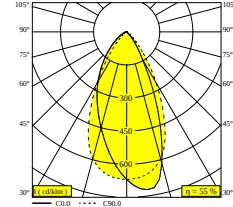

[View on website](#)

General info

LOCATION	indoor
INSTALLATION	Low voltage systems Low voltage system mounted
INGRESS PROTECTION	IP20
WEIGHT (KG)	0.3
ADJUSTABILITY	0° to 85° swiveling, 355° rotatable
INFORMATION	WALLWASH LENS EXCL.LED POWER SUPPLY 48V-DC

Electrical info

ELECTRICAL	48V-DC
CLASS	III
DIM TYPE	MDL = 1-10V or DALI or push button
ENERGY CLASS	E
CERTIFICATES	CB, ENEC

Lightsource info

LIGHTSOURCE NAME	LED
LIGHTSOURCE	LED array 5,8W / CRI>90 (R9: 52) / 3000K / 787lm
TM-30 VALUES	rf: 90 / Rg: 99
SDCM	SDCM1
RISKGROUP	RG1
LM80	L90B10 > 50000
LED TECHNICS (LIGHT SOURCE)	787lm // 5,8W // 135lm/W
LED TECHNICS (LUMINAIRE)	431lm // 6,7W // 65lm/W

Requirements

LED POWER SUPPLY 48V-DC

Options

DIMMABLE MODULATOR

For detailed installation instructions, please consult the manual : [27329_XXX0_HAND.pdf](#)