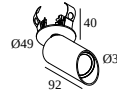

SPY 39 CLIP WALLWASH SOFT 930

24153 9000 BROB-B

AVAILABLE IN

BLACK-BLACK 24153 9000 B-B
BRUSHED ALU-BLACK 24153 9000 BRA-B
BRUSHED ANTHRACITE-BLACK 24153 9000 BRAT-B
BRUSHED COPPER-BLACK 24153 9000 BRCU-B
BRUSHED GOLD-BLACK 24153 9000 BRG-B
BRUSHED OLD BRONZE-BLACK 24153 9000 BROB-B
FLEMISH BRONZE-BLACK 24153 9000 FBR-B
FLEMISH GOLD-BLACK 24153 9000 FG-B
FULL WHITE 24153 9000 FW
GOLD COLORED-BLACK 24153 9000 GC-B
WHITE-WHITE 24153 9000 W-W

[View on website](#)

General info

LOCATION	indoor
INSTALLATION	Ceiling Semi-recessed
CUTOUT SHAPE/SIZE (MM)	round - 43
RECESSED DEPTH (MM)	40
INGRESS PROTECTION	IP20
WEIGHT (KG)	0.3
ADJUSTABILITY	0° to 85° swiveling, 355° rotatable
INFORMATION	WALLWASH LENS EXCL.DIMMABLE LED POWER SUPPLY 350mA-DC

Electrical info

CLASS	III
DIM TYPE	depending on power supply
ENERGY CLASS	F
CERTIFICATES	LCA

Lightsource info

LIGHTSOURCE NAME	LED
LIGHTSOURCE	LED array 6W / CRI>90 (R9: 50) / 3000K-1800K / 623lm
TM-30 VALUES	rf: 90 / Rg: 99
SDCM	SDCM2
RISKGROUP	RG1
LM80	L90B10 > 50000
LED TECHNICS (LIGHT SOURCE)	623lm // 6W // 105lm/W
LED TECHNICS (LUMINAIRE)	341lm // 6,9W // 49lm/W

Requirements

LED POWER SUPPLY 350mA-DC DIM