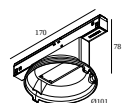

21032 0260 M26H - VOICE COMMAND GOOGLE HOLDER