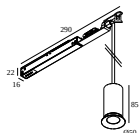

SPLITLINE M/SHIFTLINE M - CUPPA

28814 9035 M - CUPPA C SOFT 93040 DIM5

SPLITLINE M/SHIFTLINE M - DOT.COM M4