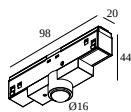

21012 0230 LED POWER SUPPLY 48V-DC / 100W

21012 0240 LED POWER SUPPLY 48V-DC / 200W

Специальные компоненты

200 12 01 TRACK 3F DIM CUTTING TOOL

DELTALIGHT

SLM26H - PROFILE 2m

23359 0020 BRBB

21032 0040 M - WIRELESS PRESENCE AND DAYLIGHT SENSOR