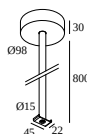

Компоненты крепления

23358 1510 SLM - ROD SUSPENSION 0,8m + CONNECTION