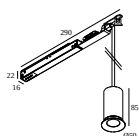

SPLITLINE M/SHIFTLINE M - CUPPA

28814 9035 M - CUPPA C SOFT 93040 DIM5

SPLITLINE M/SHIFTLINE M - DOT.COM M4