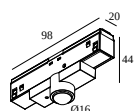

21032 0040 M - WIRELESS PRESENCE AND DAYLIGHT SENSOR