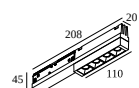

424 612 04 921 MDL M - DOT.COM M4 92714 MDL