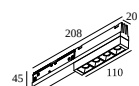

424 612 04 933 MDL M - DOT.COM M4 93051 MDL