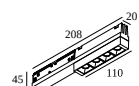

424 612 04 931 MDL M - DOT.COM M4 93014 MDL