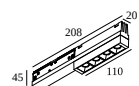

424 612 04 922 MDL M - DOT.COM M4 92732 MDL