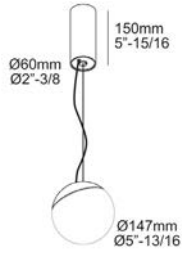

Listing

ETL certified to US and Canadian safety standards.

Warranty

5-year limited warranty.

Ordering

ALL BOXES MUST BE FILLED IN TO CORRECTLY ORDER

Example: GBO-SP27F-B-A-PCPRB-INCD8-120

| Luminaire | Power | CCT | Function | Finish | Glass Bowl | Style | Installation | Application | Controls*** |
|--------------|--------------------------|--------------------------------|------------|------------------------------|-----------------------------------------------------|-----------------------------------------|----------------------------------------------------------------------------------------------------------------------------------------------------------------------------------------------------------------------------------|---------------------------------|---------------------------|
| GBO GIBBO | SP* Standard Power | 27 2700K 30 3000K | F Fixed | B Black W White | A Amber C Clear O Opal White | PC Pendant, 5' cable suspended | MK Mud kit for 1/2" or 5/8" drywall PRB Surface canopy with black coverplate for 4" junction box PRW Surface canopy with white coverplate for 4" junction box NA No optional accessory | INC Integral Power Supply | D8-120 FE ELV dim 120V |

*** Contact factory for additional dimming options

Related Products

Soiree, Miles, Spy C, Hedra C

Finish Options

GIBBO

BLACK

WHITE

GLASS BOWL

AMBER

CLEAR

OPAL WHITE

Installation Options

MK - MOUNTING KIT 1

RB/PRW - COVERPLATE R 114

Requires 4" Junction Box

BLACK or WHITE
Requires 4" Junction Box