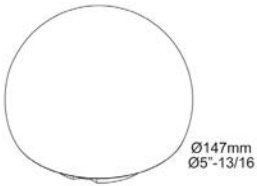

*** Contact factory for additional dimming options

Related Products

Soiree, Miles, Spy C, Hedra C

Finish Options

GIBBO

BLACK

WHITE

GLASS BOWL

AMBER

CLEAR

OPAL WHITE

Installation Options

MK - MOUNTING KIT 1

RB/PRW - COVERPLATE R 114

Requires 4" Junction Box

BLACK or WHITE
Requires 4" Junction Box