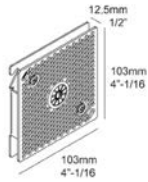

AMBER

CLEAR

OPAL WHITE

Installation Options

MK - MOUNTING KIT 1

RB/PRW - COVERPLATE R 114

Requires 4" Junction Box

BLACK or WHITE
Requires 4" Junction Box