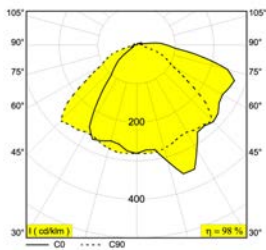

Photometric Data

Driver Options

D8

- Dimming Control Phase Control
- Dimming Range 10-100%
- Dim to off no
- Power Factor @ Full Load >0.9
- Efficiency @ Full Load ≥78
- THD @ Full Load <12%

Dimmer Compatibility

- Leviton IPE04-1LZ
- Lutron DVELV-300P

As technology changes, please use information above as guidance. For most recent updated information please contact factory. Specifications subject to change without notice.