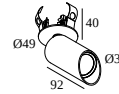

[View on website](#)

General info	
LOCATION	indoor
INSTALLATION	Ceiling Semi-recessed
CUTOUT SHAPE/SIZE (MM)	round - 43
RECESSED DEPTH (MM)	40
INGRESS PROTECTION	IP20
WEIGHT (KG)	0.3
ADJUSTABILITY	0° to 85° swiveling, 355° rotatable
INFORMATION	WALLWASH LENS EXCL.DIMMABLE LED POWER SUPPLY 350mA-DC

300 48 350 ED5 LED POWER CONVERTER 48V-DC to 350 mA-DC / 15W DIM5

2

Dimtype: DALI

Cutout dimension (mm): 45

300 48 350 MDL LED POWER CONVERTER 48V-DC to 350 mA-DC / 15W MDL

2

Dimtype: non-dimmable

Cutout dimension (mm): 30

Cutout dimension (mm): 56

300 90 63 LED POWER SUPPLY MULTI-POWER DIM9

4(4)

Dimtype: 1-10V or DALI or push button

Cutout dimension (mm): 82

300 90 64 LED POWER SUPPLY MULTI-POWER DIM7

3(2)

Dimtype: 1-10V or push button

3

Dimtype: 1-10V

Cutout dimension (mm): 54

21012 0035 LED POWER SUPPLY MULTI POWER DIM5

3

Dimtype: DALI

Cutout dimension (mm): 54

21012 004W LED POWER SUPPLY MULTI-POWER WDL