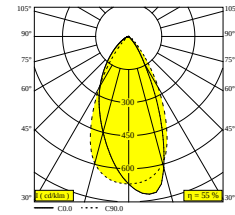

[View on website](#)

General info	
LOCATION	indoor
INSTALLATION	Ceiling Semi-recessed
CUTOUT SHAPE/SIZE (MM)	round - 43
RECESSED DEPTH (MM)	40
INGRESS PROTECTION	IP20
WEIGHT (KG)	0.3
ADJUSTABILITY	0° to 85° swiveling, 355° rotatable
INFORMATION	WALLWASH LENS EXCL.DIMMABLE LED POWER SUPPLY 350mA-DC

Electrical info	
CLASS	III
DIM TYPE	depending on power supply
ENERGY CLASS	F
CERTIFICATES	LCA

Lightsource info	
LIGHTSOURCE NAME	LED
LIGHTSOURCE	LED array 6W / CRI>90 (R9: 50) / 3000K-1800K / 623lm
TM-30 VALUES	rf: 90 / Rg: 99
SDCM	SDCM2
RISKGROUP	RG1
LM80	L90B10 > 50000
LED TECHNICS (LIGHT SOURCE)	623lm // 6W // 105lm/W
LED TECHNICS (LUMINAIRE)	341lm // 6,9W // 49lm/W