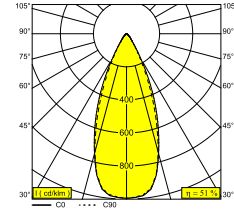

FRAX SB 93047 HONEYCOMB

26000 9390 FBRX

AVAILABLE IN

FLEMISH BRONZE OUTDOOR 26000 9390 FBRX

ANTHRACITE 26000 9390 N

PINE GREEN 26000 9390 PGR

[View on website](#)

General info

LOCATION	outdoor
INSTALLATION	Floor Surface mounted, Wall Surface mounted
INGRESS PROTECTION	IP65
PROTECTION AGAINST MECHANICAL IMPACT	IK06
WEIGHT (KG)	1.3
ADJUSTABILITY	0° to 120° swiveling, 360° rotatable
INFORMATION	4 x LENS SP-14° INCL.LED POWER SUPPLY 700mA-DC INCL.BEAM LENS 47° INCL.HONEYCOMB INCL.1 x CABLE H05 RN-F 3 x 1mm² 2m

Electrical info

ELECTRICAL	220-240V / 50-60Hz
CLASS	I
POWER SUPPLY	YES
DIM TYPE	non-dimmable
ENERGY CLASS	D
CERTIFICATES	CB, ENEC, EPD, RCM

Lightsource info

LIGHTSOURCE NAME	LED
LIGHTSOURCE	LED cluster 8W / CRI>90 (R9: 60) / 3000K / 961lm
TM-30 VALUES	Rf: 92 / Rg: 99
SDCM	SDCM3
RISKGROUP	RG2
LM80	L80 > 150000
BEAMANGLE	47°
LED TECHNICS (LIGHT SOURCE)	961lm // 8W // 120lm/W
LED TECHNICS (LUMINAIRE)	490lm // 9,2W // 53lm/W

Requirements

FRAX BRACKET
FRAX PIN
FRAX STRAP

Options

FRAX ANTI VANDAL SCREWS

Accessories

FRAX S KAP