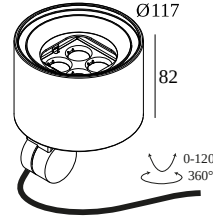

FRAX SB 93047 HONEYCOMB

26000 9390 FBRX

AVAILABLE IN

FLEMISH BRONZE OUTDOOR 26000 9390 FBRX

ANTHRACITE 26000 9390 N

PINE GREEN 26000 9390 PGR

[View on website](#)

General info

LOCATION	outdoor
INSTALLATION	Floor Surface mounted, Wall Surface mounted
INGRESS PROTECTION	IP65
PROTECTION AGAINST MECHANICAL IMPACT	IK06
WEIGHT (KG)	1.3
ADJUSTABILITY	0° to 120° swiveling, 360° rotatable
INFORMATION	4 x LENS SP-14° INCL.LED POWER SUPPLY 700mA-DC INCL.BEAM LENS 47° INCL.HONEYCOMB INCL.1 x CABLE H05 RN-F 3 x 1mm² 2m

Electrical info

ELECTRICAL	220-240V / 50-60Hz
CLASS	I
POWER SUPPLY	YES
DIM TYPE	non-dimmable
ENERGY CLASS	D
CERTIFICATES	CB, ENEC, EPD, RCM

Lightsource info

LIGHTSOURCE NAME	LED
LIGHTSOURCE	LED cluster 8W / CRI>90 (R9: 60) / 3000K / 961lm
TM-30 VALUES	Rf: 92 / Rg: 99
SDCM	SDCM3
RISKGROUP	RG2
LM80	L80 > 150000
BEAMANGLE	47°
LED TECHNICS (LIGHT SOURCE)	961lm // 8W // 120lm/W
LED TECHNICS (LUMINAIRE)	490lm // 9,2W // 53lm/W

Requirements

FRAX BRACKET
FRAX PIN
FRAX STRAP

Options

FRAX ANTI VANDAL SCREWS

Accessories

FRAX S KAP