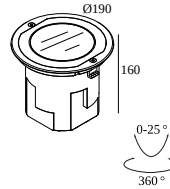

LOGIC 190 R OK 93026 DIM5

30216 9325 INOX

AVAILABLE IN
INOX 30216 9325 INOX

 [View on website](#)

General info

| | |
|---|---|
| LOCATION | outdoor |
| INSTALLATION | Floor Recessed |
| CUTOUT SHAPE/SIZE (MM) | round - BOX |
| RECESSED DEPTH (MM) | 190 |
| INGRESS PROTECTION | IP67 |
| PROTECTION AGAINST MECHANICAL IMPACT | IK10 |
| WEIGHT (KG) | 2 |
| ADJUSTABILITY | 0° to 25° swiveling |
| INFORMATION | 9 x LENS SP-14° INCL.DIMMABLE LED POWER SUPPLY 500mA-DC INCL.BEAM LENS 26° INCL.1 x CABLE H07 RN-F 5 x 1mm ² 0,5m INCL.IP68 CONNECTOR 5P ESG 10mm max.500kg |

FINISH YOUR SPECIFICATION

Ground mounting boxes

30210 0010 LOGIC 190 R BOX

Cutout dimension (mm): 300 x 230

Waterproof connection parts

21034 0150 IP68 Y-CONNECTOR 5P

Other

30210 0020 LOGIC 190 ANTI VANDAL SCREWS 2 PCS