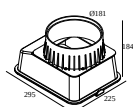

Requirements

LOGIC 190 R BOX

Options

LOGIC 190 ANTI VANDAL SCREWS 2 PCS

DELTALIGHT

LOGIC 190 R OK 93026 DIM5

30216 9325 INOX

For detailed installation instructions, please consult the manual : [30216_XXX5_HAND.pdf](#)

FINISH YOUR SPECIFICATION

Ground mounting boxes

30210 0010 LOGIC 190 R BOX

Cutout dimension (mm): 300 x 230

Waterproof connection parts

21034 0150 IP68 Y-CONNECTOR 5P

Other

30210 0020 LOGIC 190 ANTI VANDAL SCREWS 2 PCS