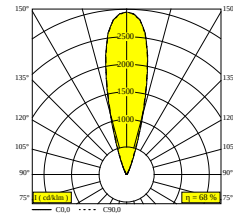

LOGIC 190 R OK 93026 DIM5

30216 9325 INOX

AVAILABLE IN
INOX 30216 9325 INOX

 [View on website](#)

General info

| | |
|---|---|
| LOCATION | outdoor |
| INSTALLATION | Floor Recessed |
| CUTOUT SHAPE/SIZE (MM) | round - BOX |
| RECESSED DEPTH (MM) | 190 |
| INGRESS PROTECTION | IP67 |
| PROTECTION AGAINST MECHANICAL IMPACT | IK10 |
| WEIGHT (KG) | 2 |
| ADJUSTABILITY | 0° to 25° swiveling |
| INFORMATION | 9 x LENS SP-14° INCL.DIMMABLE LED POWER SUPPLY 500mA-DC INCL.BEAM LENS 26° INCL.1 x CABLE H07 RN-F 5 x 1mm ² 0,5m INCL.IP68 CONNECTOR 5P ESG 10mm max.500kg |

Lightsource info

| | |
|------------------------------------|--|
| LIGHTSOURCE NAME | LED |
| LIGHTSOURCE | LED cluster 12,6W / CRI>90 (R9: 64) / 3000K / 1604lm |
| TM-30 VALUES | Rf: 92 / Rg: 99 |
| SDCM | SDCM3 |
| RISKGROUP | RG2 |
| LM80 | L80 > 150000 |
| BEAMANGLE | 26° |
| LED TECHNICS (LIGHT SOURCE) | 1604lm // 12,6W // 126lm/W |
| LED TECHNICS (LUMINAIRE) | 1088lm // 14,5W // 75lm/W |