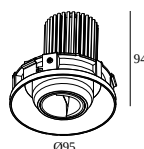

ENTERO RD-M TRIMLESS WALLWASH 927

28433 9200 B

AVAILABLE IN
BLACK 28433 9200 B
GOLD COLOURED 28433 9200 GC
WHITE 28433 9200 W

 [View on website](#)

General info

LOCATION	indoor
INSTALLATION	Ceiling Recessed
CUTOUT SHAPE/SIZE (MM)	round - Ø KIT
RECESSED DEPTH (MM)	95
INGRESS PROTECTION	IP20
WEIGHT (KG)	0.16
ADJUSTABILITY	non adjustable
INFORMATION	REFLECTOR WALLWASH EXCL.LED POWER SUPPLY 350-700mA-DC

28433 9200 B

300 48 350 ED5 LED POWER CONVERTER 48V-DC to 350 mA-DC / 15W DIM5

2

Dimtype: DALI

Cutout dimension (mm): 45

300 48 350 MDL LED POWER CONVERTER 48V-DC to 350 mA-DC / 15W MDL

2

Dimtype: non-dimmable

Cutout dimension (mm): 30

300 48 350 WDL LED POWER CONVERTER 48V-DC to 350 mA-DC / 15W WDL

2

Dimtype: WDL = wireless dimmable

Cutout dimension (mm): 45

300 48 500 ED1 LED POWER CONVERTER 48V-DC to 500 mA-DC / 22W DIM1

2

Dimtype: 1-10V

Cutout dimension (mm): 30

300 48 500 ED5 LED POWER CONVERTER 48V-DC to 500 mA-DC / 22W DIM5

2

Dimtype: DALI

Cutout dimension (mm): 45

300 48 500 MDL LED POWER CONVERTER 48V-DC to 500 mA-DC / 22W MDL