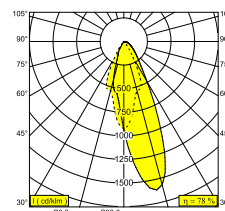

[View on website](#)

General info

LOCATION	indoor
INSTALLATION	Ceiling Recessed
CUTOUT SHAPE/SIZE (MM)	round - Ø KIT
RECESSED DEPTH (MM)	95
INGRESS PROTECTION	IP20
WEIGHT (KG)	0.16
ADJUSTABILITY	non adjustable
INFORMATION	REFLECTOR WALLWASH EXCL.LED POWER SUPPLY 350-700mA-DC

Electrical info

CLASS	III
DIM TYPE	depending on power supply
ENERGY CLASS	E
CERTIFICATES	CB, ENEC, EPD

Lightsource info

LIGHTSOURCE NAME	LED
LIGHTSOURCE	LED array 5,8-12,4W / CRI>90 (R9: 60) / 2700K / 753-1403lm
TM-30 VALUES	rf: 89 / Rg: 100
SDCM	SDCM1
RISKGROUP	RG1
LM80	L90B10 > 50000
LED TECHNICS (LIGHT SOURCE)	1403lm // 12,4W // 113lm/W
LED TECHNICS (LUMINAIRE)	1092lm // 14,3W // 77lm/W

Requirements

MOUNTING KIT ENTERO ROUND M
LED POWER SUPPLY 350 / 500 / 700mA-DC DIM (Remote)

For detailed installation instructions, please consult the manual : [28433_XXX0_HAND.pdf](#)