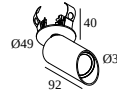

SPY 39 CLIP WALLWASH SOFT 930

24153 9000 BRAT-B

AVAILABLE IN

BLACK-BLACK 24153 9000 B-B
BRUSHED ALU-BLACK 24153 9000 BRA-B
BRUSHED ANTHRACITE-BLACK 24153 9000 BRAT-B
BRUSHED COPPER-BLACK 24153 9000 BRCU-B
BRUSHED GOLD-BLACK 24153 9000 BRG-B
BRUSHED OLD BRONZE-BLACK 24153 9000 BROB-B
FLEMISH BRONZE-BLACK 24153 9000 FBR-B
FLEMISH GOLD-BLACK 24153 9000 FG-B
FULL WHITE 24153 9000 FW
GOLD COLORED-BLACK 24153 9000 GC-B
WHITE-WHITE 24153 9000 W-W

[View on website](#)

General info

LOCATION	indoor
INSTALLATION	Ceiling Semi-recessed
CUTOUT SHAPE/SIZE (MM)	round - 43
RECESSED DEPTH (MM)	40
INGRESS PROTECTION	IP20
WEIGHT (KG)	0.3
ADJUSTABILITY	0° to 85° swiveling, 355° rotatable
INFORMATION	WALLWASH LENS EXCL.DIMMABLE LED POWER SUPPLY 350mA-DC

Electrical info

CLASS	III
DIM TYPE	depending on power supply
ENERGY CLASS	F
CERTIFICATES	LCA

Lightsource info

LIGHTSOURCE NAME	LED
LIGHTSOURCE	LED array 6W / CRI>90 (R9: 50) / 3000K-1800K / 623lm
TM-30 VALUES	rf: 90 / Rg: 99
SDCM	SDCM2
RISKGROUP	RG1
LM80	L90B10 > 50000
LED TECHNICS (LIGHT SOURCE)	623lm // 6W // 105lm/W
LED TECHNICS (LUMINAIRE)	341lm // 6,9W // 49lm/W

Requirements

LED POWER SUPPLY 350mA-DC DIM