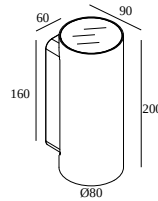

## NOCTA RD80 DOWN-UP VWFL 927 DIM5

30114 9205 A

AVAILABLE IN

**ALU GREY** 30114 9205 A

**BLACK** 30114 9205 B

**FLEMISH BRONZE OUTDOOR** 30114 9205 FBRX

**ANTHRACITE** 30114 9205 N

**WHITE** 30114 9205 W

### General info

<b>LOCATION</b>	outdoor
<b>INSTALLATION</b>	Wall Surface mounted
<b>INGRESS PROTECTION</b>	IP65
<b>PROTECTION AGAINST MECHANICAL IMPACT</b>	IK06
<b>WEIGHT (KG)</b>	1.4
<b>ADJUSTABILITY</b>	non adjustable
<b>INFORMATION</b>	INCL.2 x LENS INCL.DIMMABLE LED POWER SUPPLY 350 mA-DC