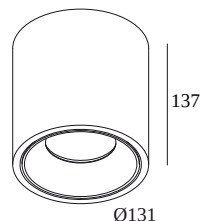

BOXY XL R 92737

251 71 21 923 B-B

AVAILABLE IN

BLACK-BLACK 251 71 21 923 B-B

WHITE-BLACK 251 71 21 923 W-B

WHITE-WHITE 251 71 21 923 W-W

[View on website](#)

General info	
LOCATION	indoor
INSTALLATION	Ceiling Surface mounted
INGRESS PROTECTION	IP20
WEIGHT (KG)	1.5
ADJUSTABILITY	non adjustable
INFORMATION	REFLECTOR FL-37° INCL.DIMMABLE LED POWER SUPPLY 500mA-DC
Electrical info	
ELECTRICAL	220-240V / 50-60Hz
CLASS	II
POWER SUPPLY	YES
DIM TYPE	mains (phase cut-off)
ENERGY CLASS	D
CERTIFICATES	CB, ENEC, LCA, RCM
Lightsource info	
LIGHTSOURCE NAME	LED
LIGHTSOURCE	LED array 16,3W / CRI>90 (R9: 60) / 2700K / 2209lm
TM-30 VALUES	rf: 89 / Rg: 100
SDCM	SDCM1
RISKGROUP	RG1
LM80	L90B10 > 50000
BEAMANGLE	37°
LED TECHNICS (LIGHT SOURCE)	2209lm // 16,3W // 136lm/W
LED TECHNICS (LUMINAIRE)	1969lm // 18,7W // 105lm/W

300 90 004 ED8 WIRELESS CONTROL DIM8

Dimtype: WDL = wireless dimmable

Cutout dimension (mm): 40

Light altering devices

201 02 01 B HONEYCOMB 78 B

Ø78

201 02 04 SOFTENING LENS 78

Ø78

201 02 05 GLASS SBL 78

Ø78

Notes: