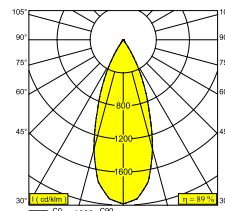

BOXY XL R 92737

251 71 21 923 B-B

AVAILABLE IN

BLACK-BLACK 251 71 21 923 B-B

WHITE-BLACK 251 71 21 923 W-B

WHITE-WHITE 251 71 21 923 W-W

[View on website](#)

General info	
LOCATION	indoor
INSTALLATION	Ceiling Surface mounted
INGRESS PROTECTION	IP20
WEIGHT (KG)	1.5
ADJUSTABILITY	non adjustable
INFORMATION	REFLECTOR FL-37° INCL.DIMMABLE LED POWER SUPPLY 500mA-DC
Electrical info	
ELECTRICAL	220-240V / 50-60Hz
CLASS	II
POWER SUPPLY	YES
DIM TYPE	mains (phase cut-off)
ENERGY CLASS	D
CERTIFICATES	CB, ENEC, LCA, RCM
Lightsource info	
LIGHTSOURCE NAME	LED
LIGHTSOURCE	LED array 16,3W / CRI>90 (R9: 60) / 2700K / 2209lm
TM-30 VALUES	rf: 89 / Rg: 100
SDCM	SDCM1
RISKGROUP	RG1
LM80	L90B10 > 50000
BEAMANGLE	37°
LED TECHNICS (LIGHT SOURCE)	2209lm // 16,3W // 136lm/W
LED TECHNICS (LUMINAIRE)	1969lm // 18,7W // 105lm/W

300 90 004 ED8 WIRELESS CONTROL DIM8

Dimtype: WDL = wireless dimmable

Cutout dimension (mm): 40

Light altering devices

201 02 01 B HONEYCOMB 78 B

Ø78

201 02 04 SOFTENING LENS 78

Ø78